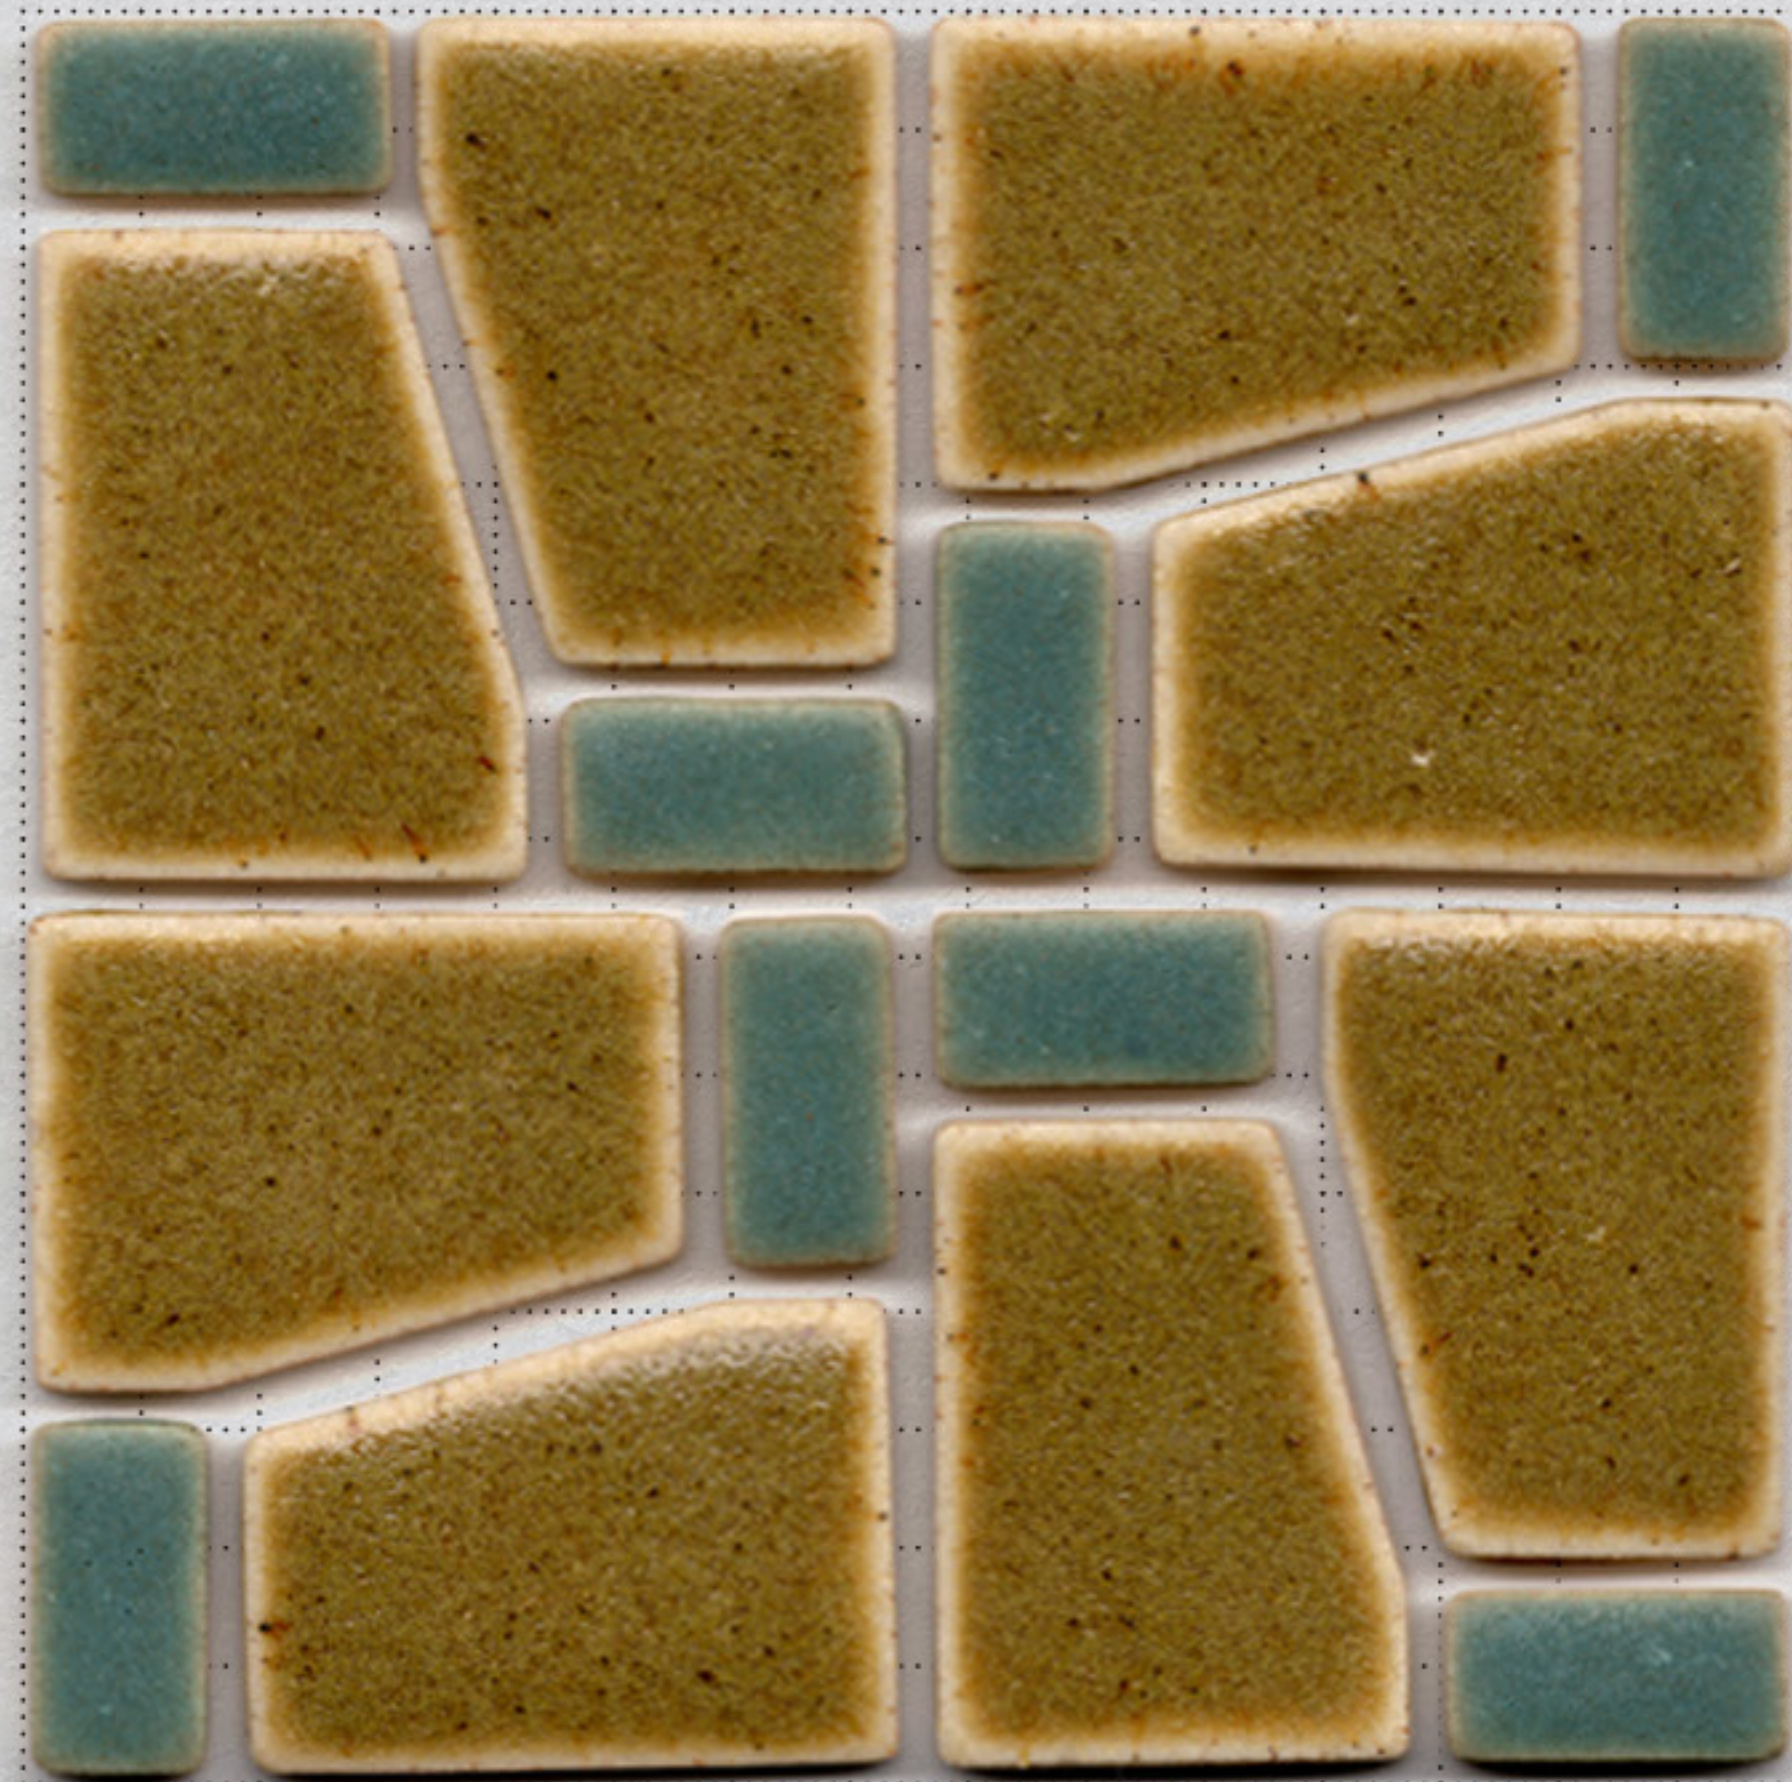

Collections

CS15-005 Windmill

1cm

1-9 sheets | US$52/sheet
10-19 sheets | US$37/sheet
20-49 sheets | US$34/sheet
50+ sheets | US$32/sheet