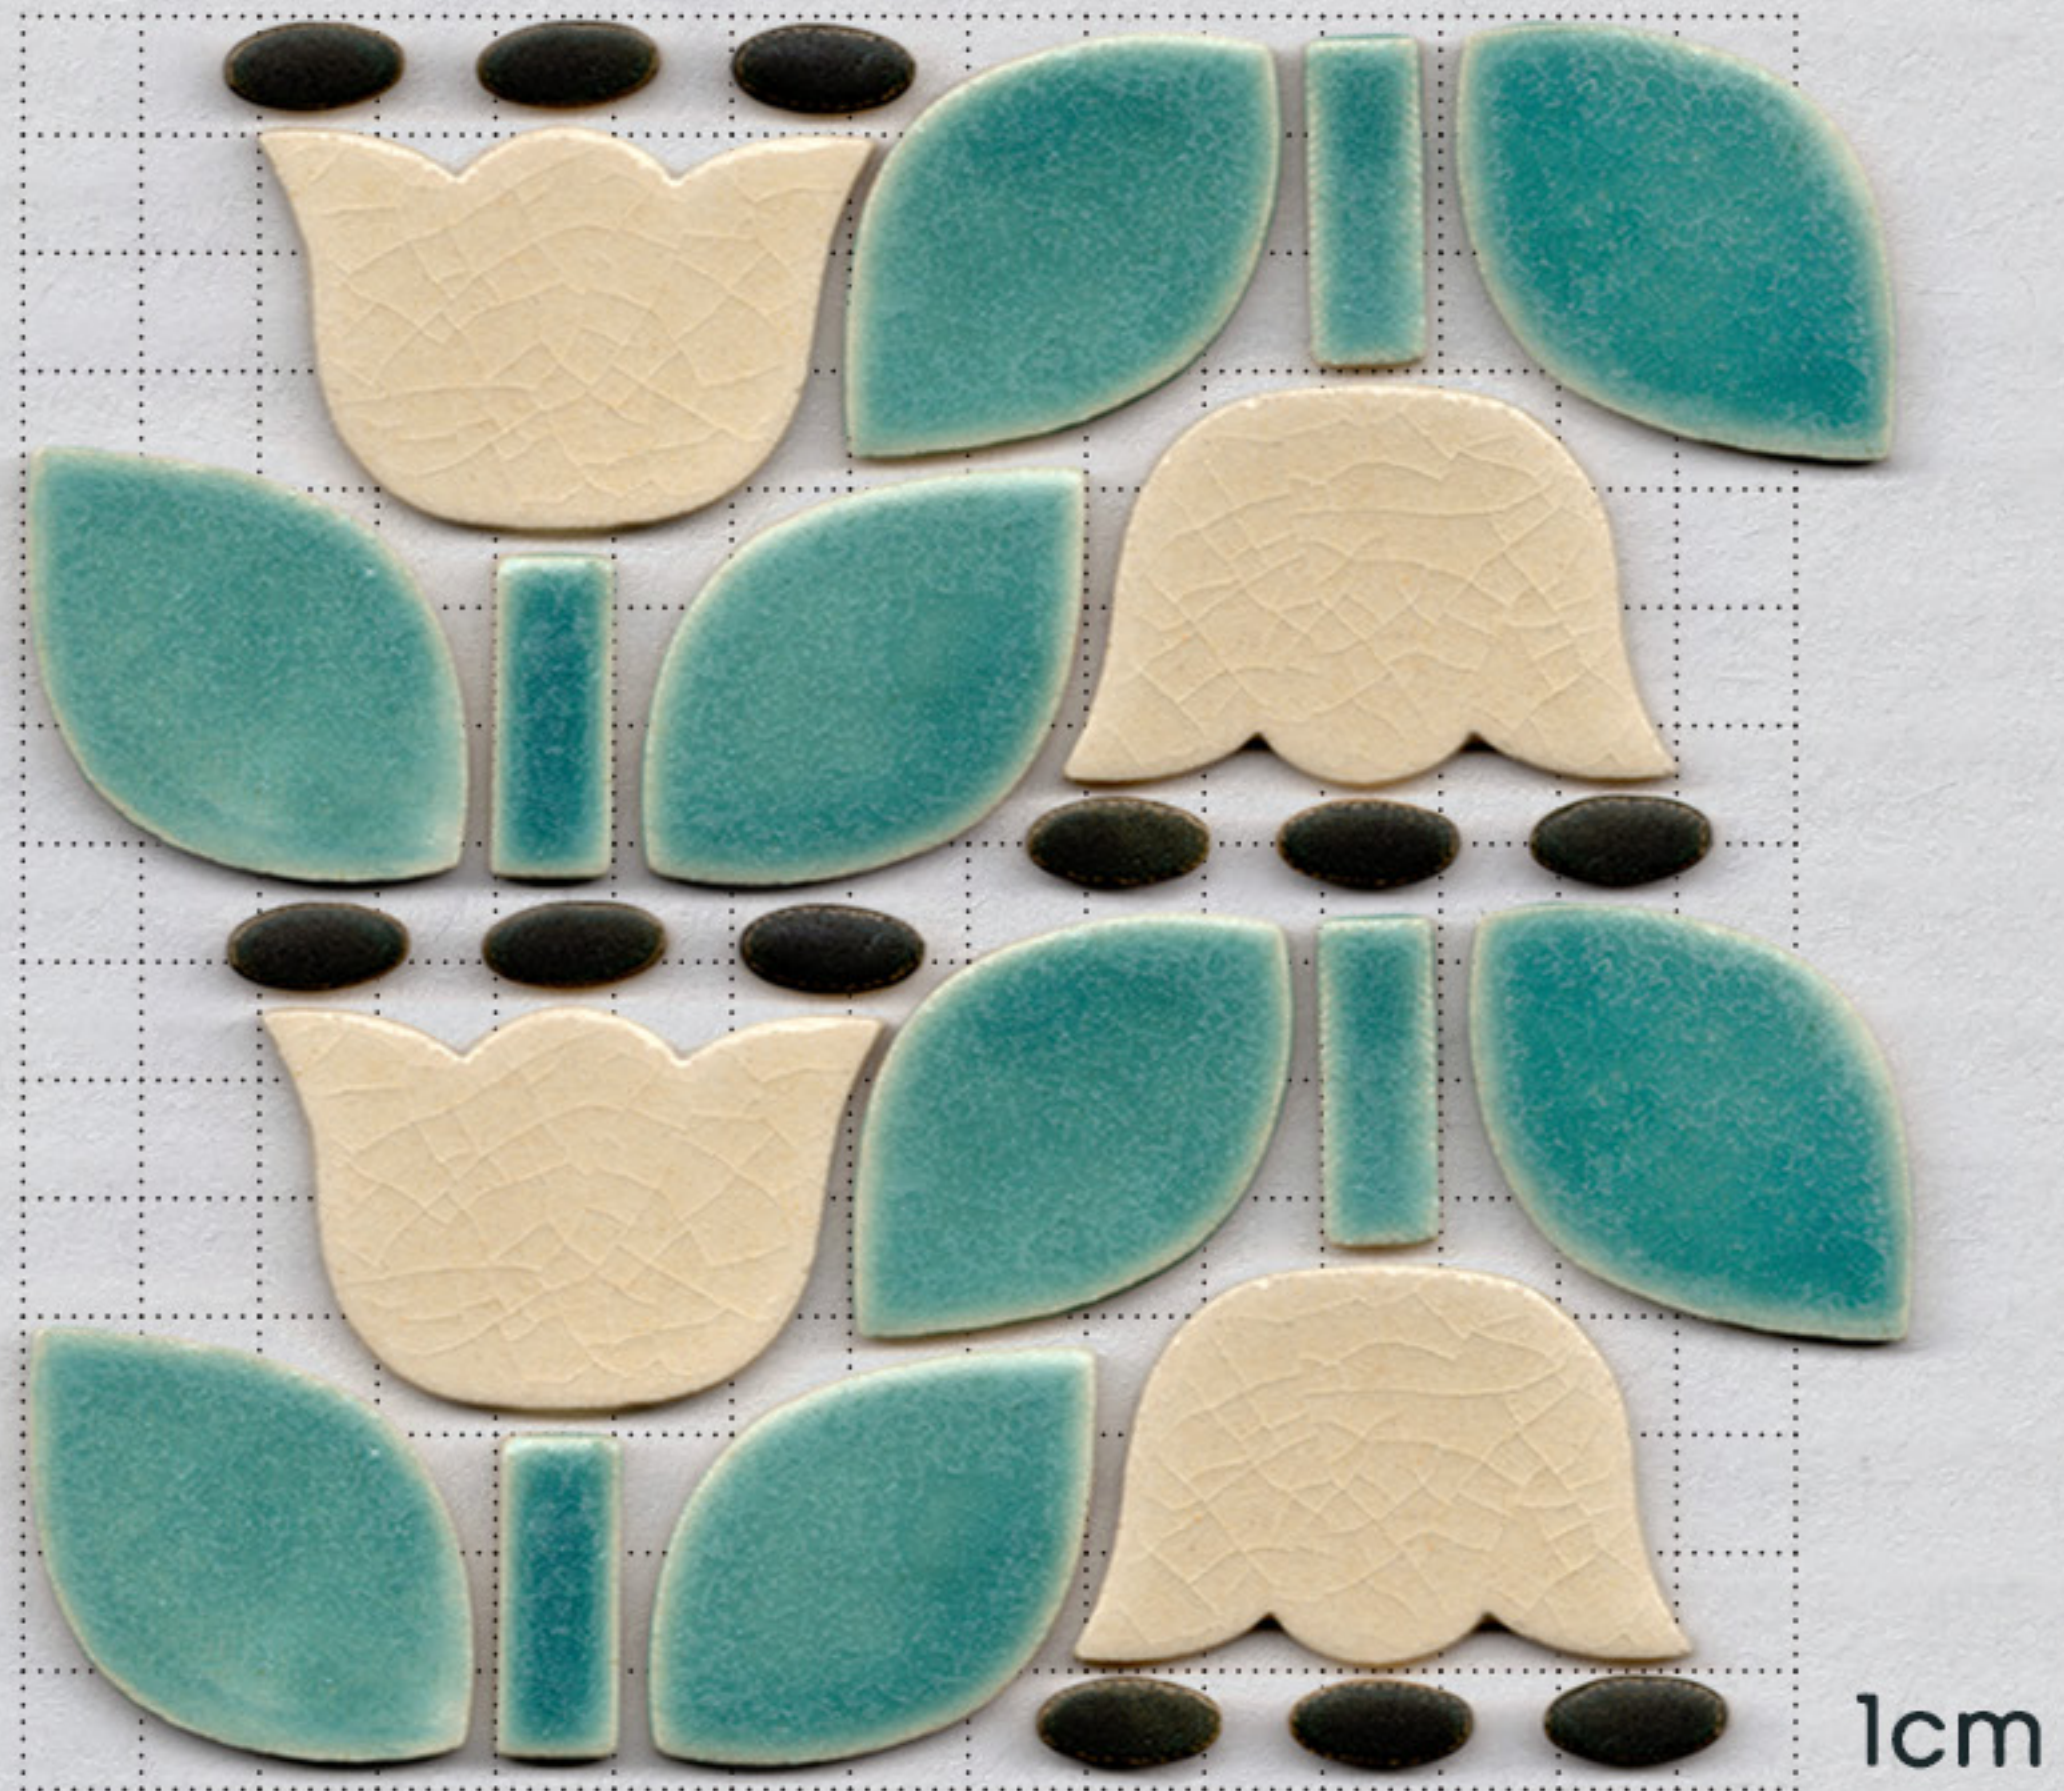

Collections

CO-001 Tulip

1-9 sheets | US$62/sheet
10-19 sheets | US$46/sheet
20-49 sheets | US$42/sheet
50 ↑ sheets | US$40/sheet