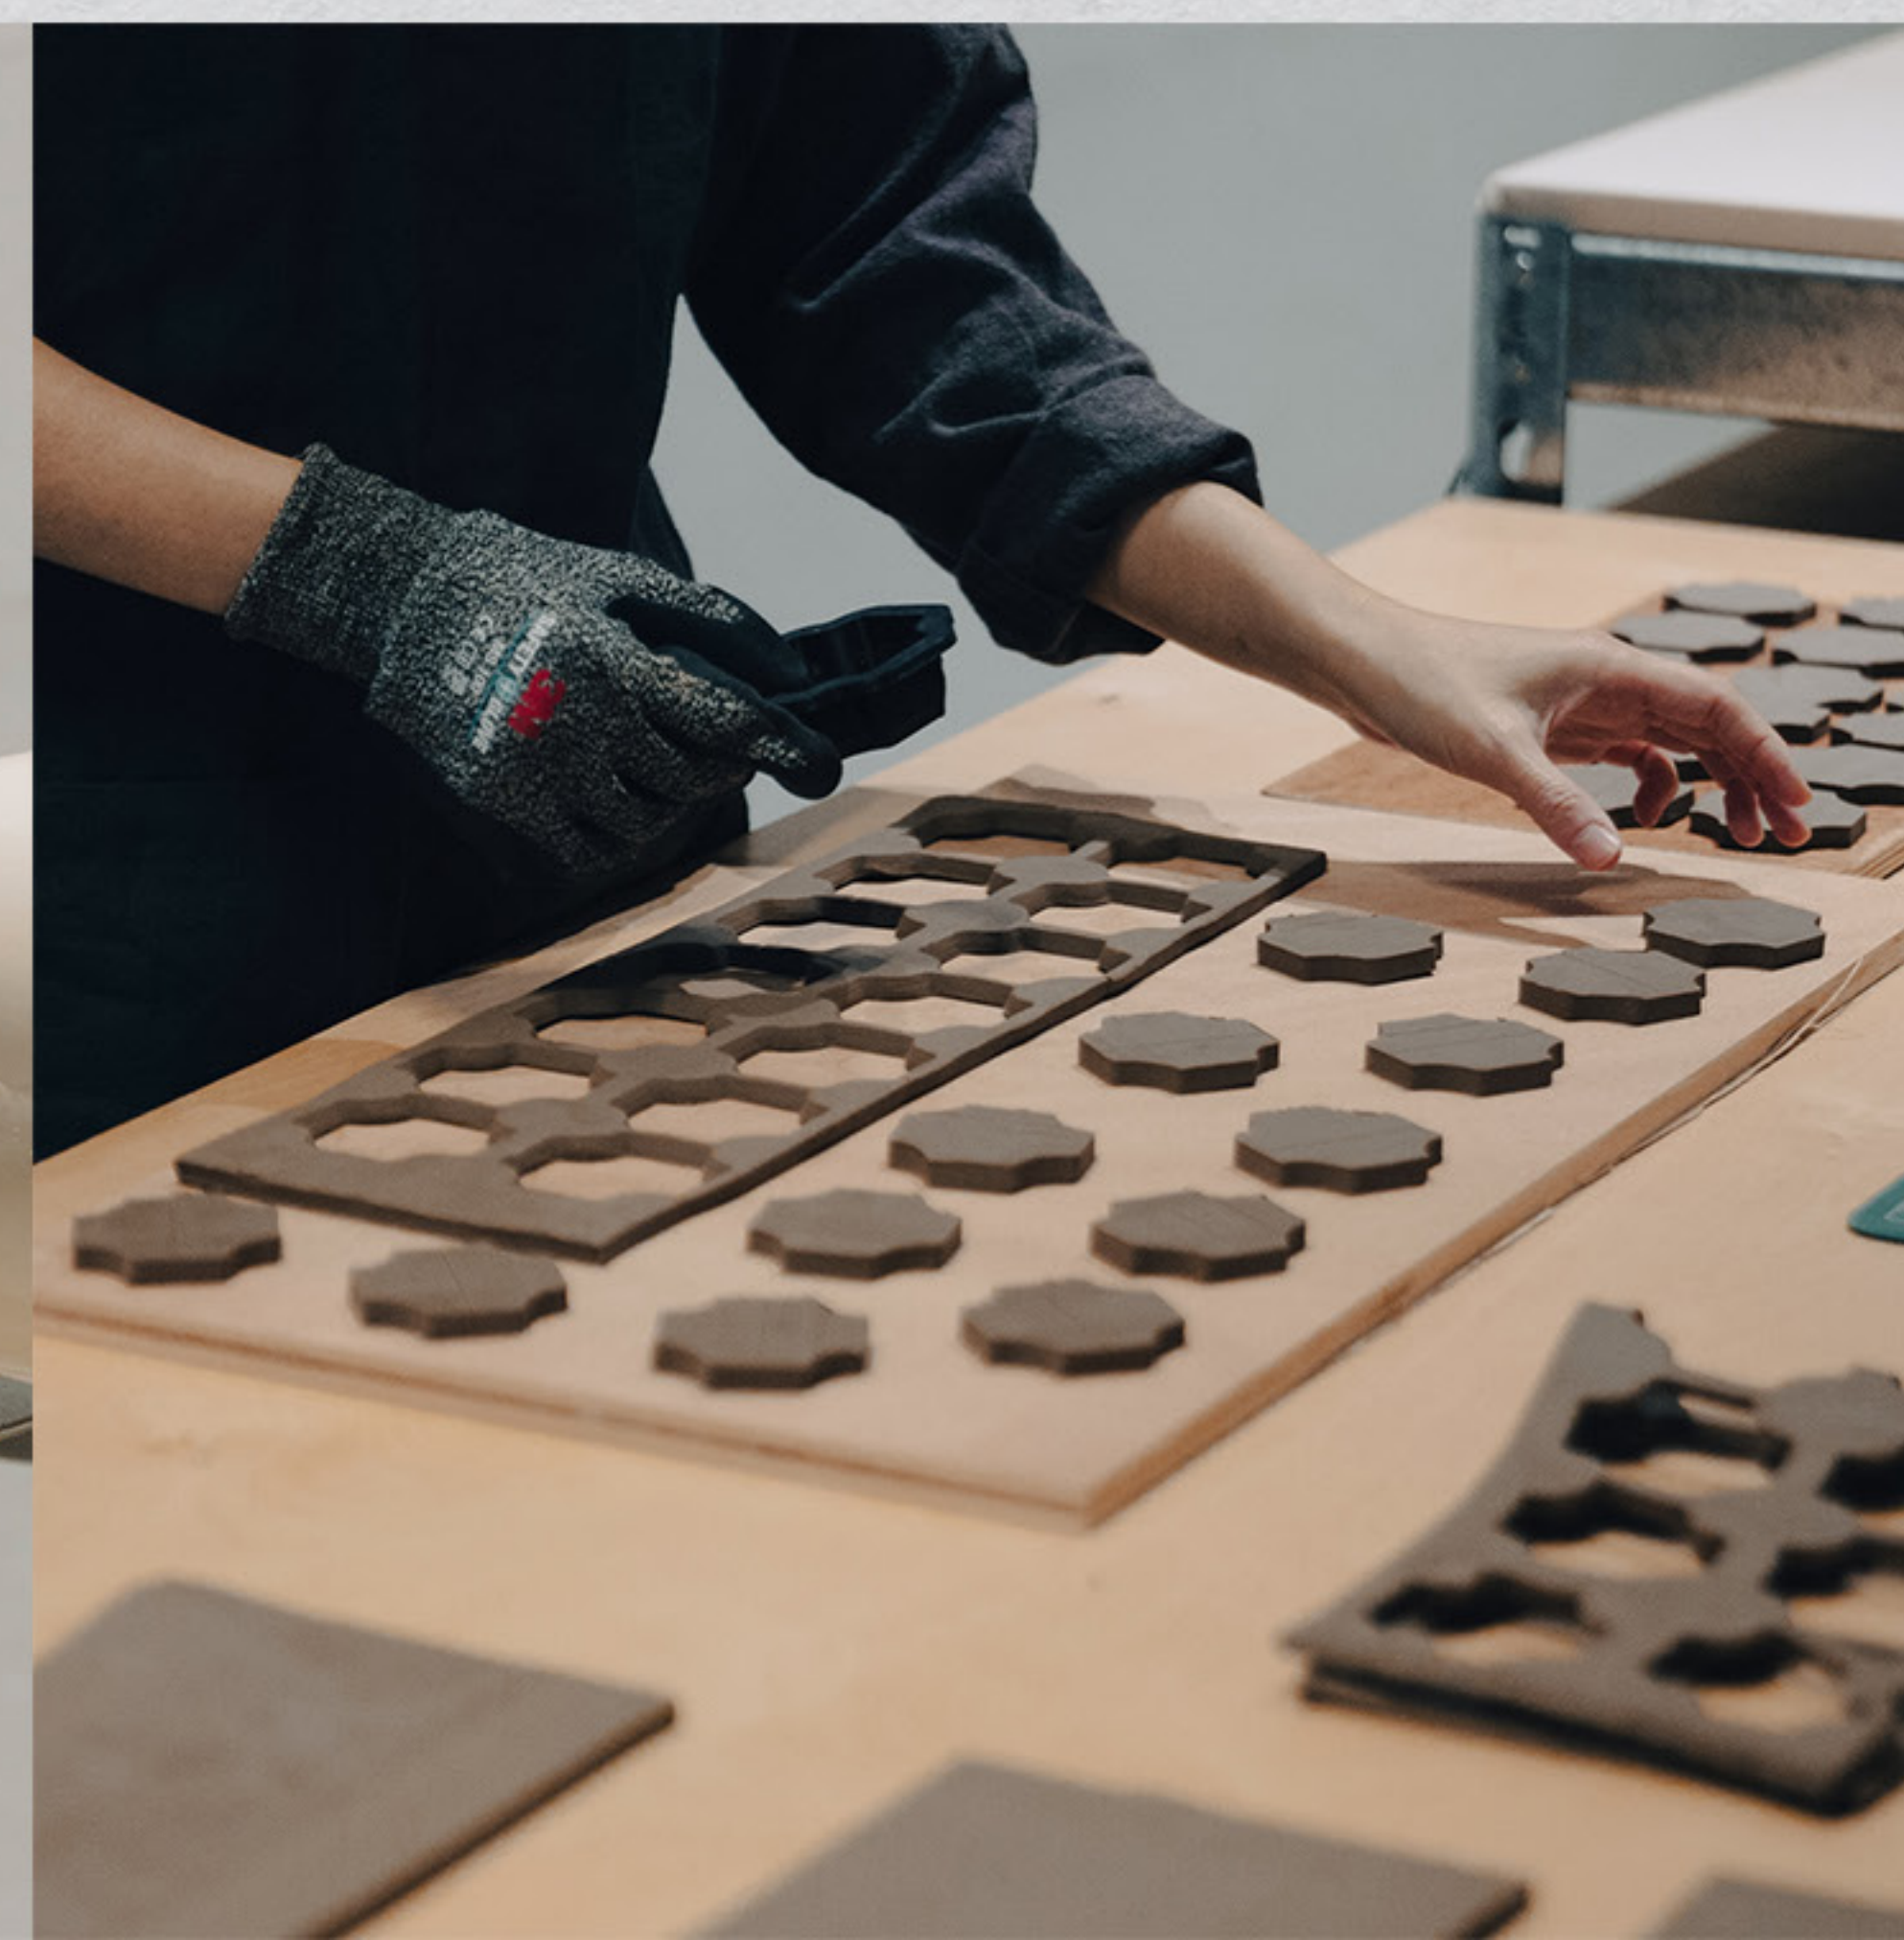

"From the recording and reproduction of traditional ceramic tiles, reflecting the most sincere aesthetic experience of Taiwan."

The character "潘" pronounced as "pan", is the ancient character of "wall." By handcrafting mosaic tiles that have been out of production in Taiwan for over 50 years, analyzing its glaze, shapes, and materials in relation to the multiple contexts of aesthetic and history, creating a new generation of locally distinctive tile designs.

Offering diverse customized ceramic tile services, bringing a unique visual experience to your space!