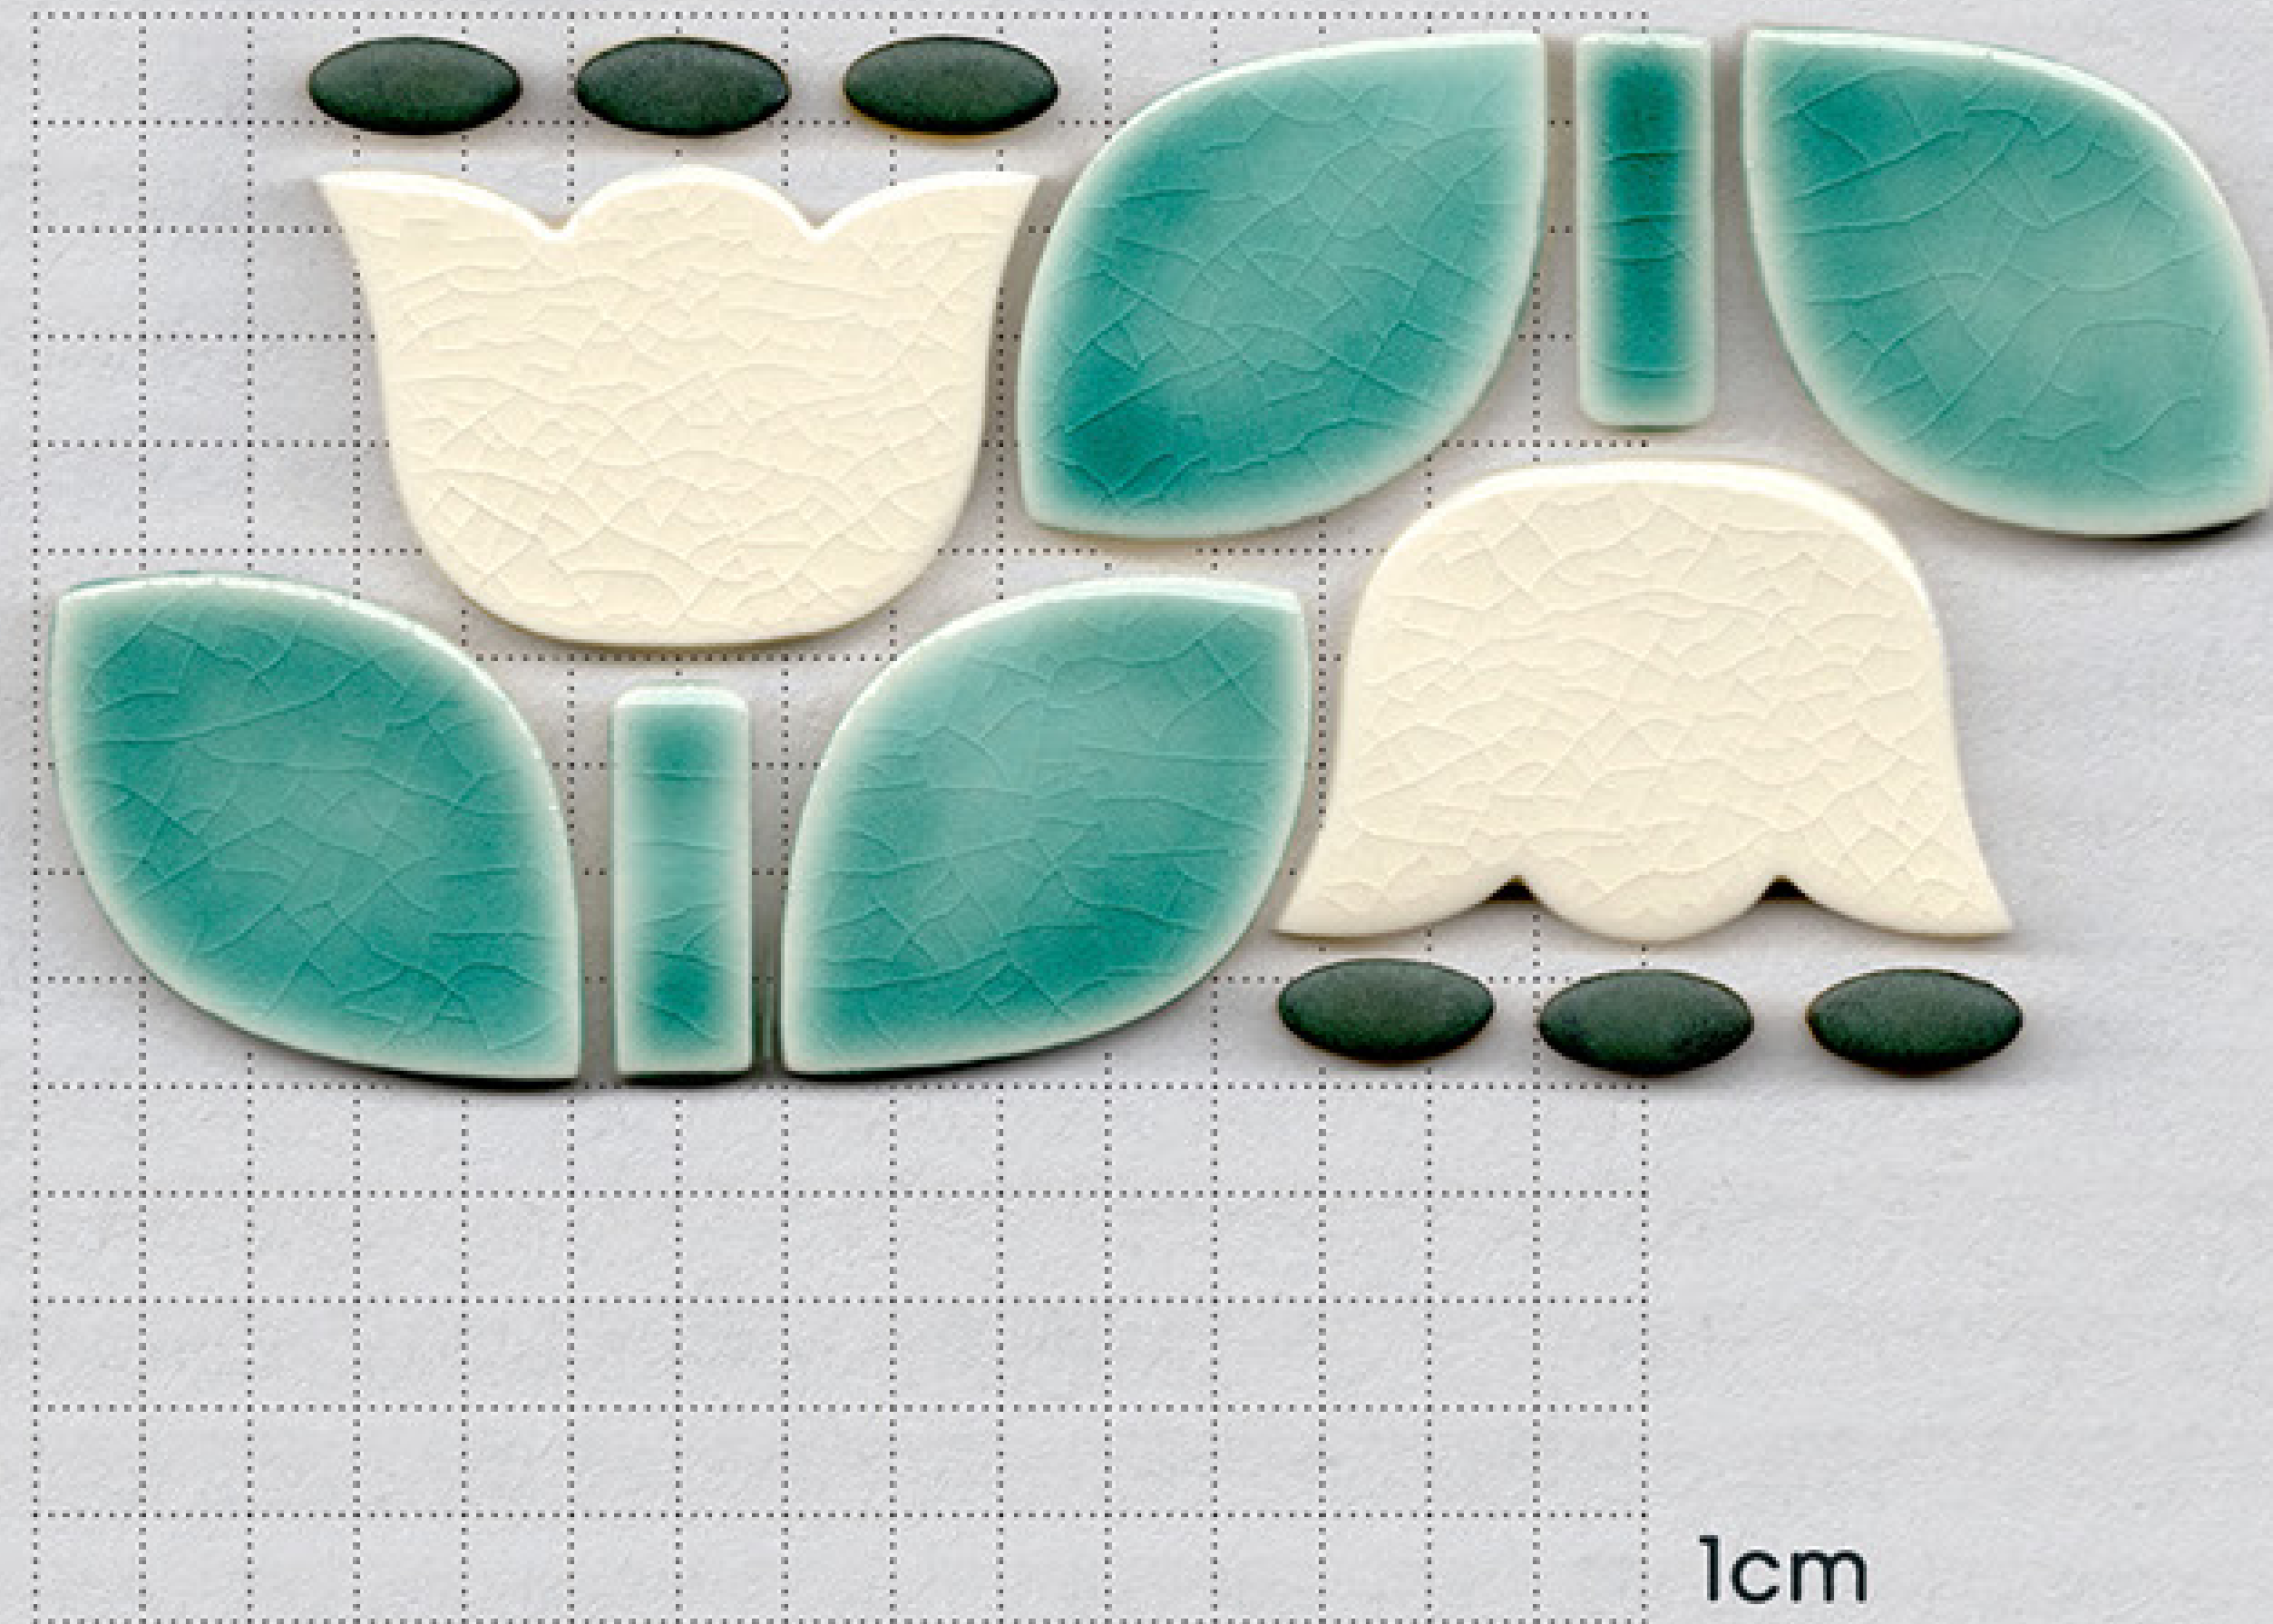

Collections

CO-001B Tulip

1-20 sheets | US$52/sheet

50 sheets | US$42.5/sheet

100 sheets | US$36.5/sheet