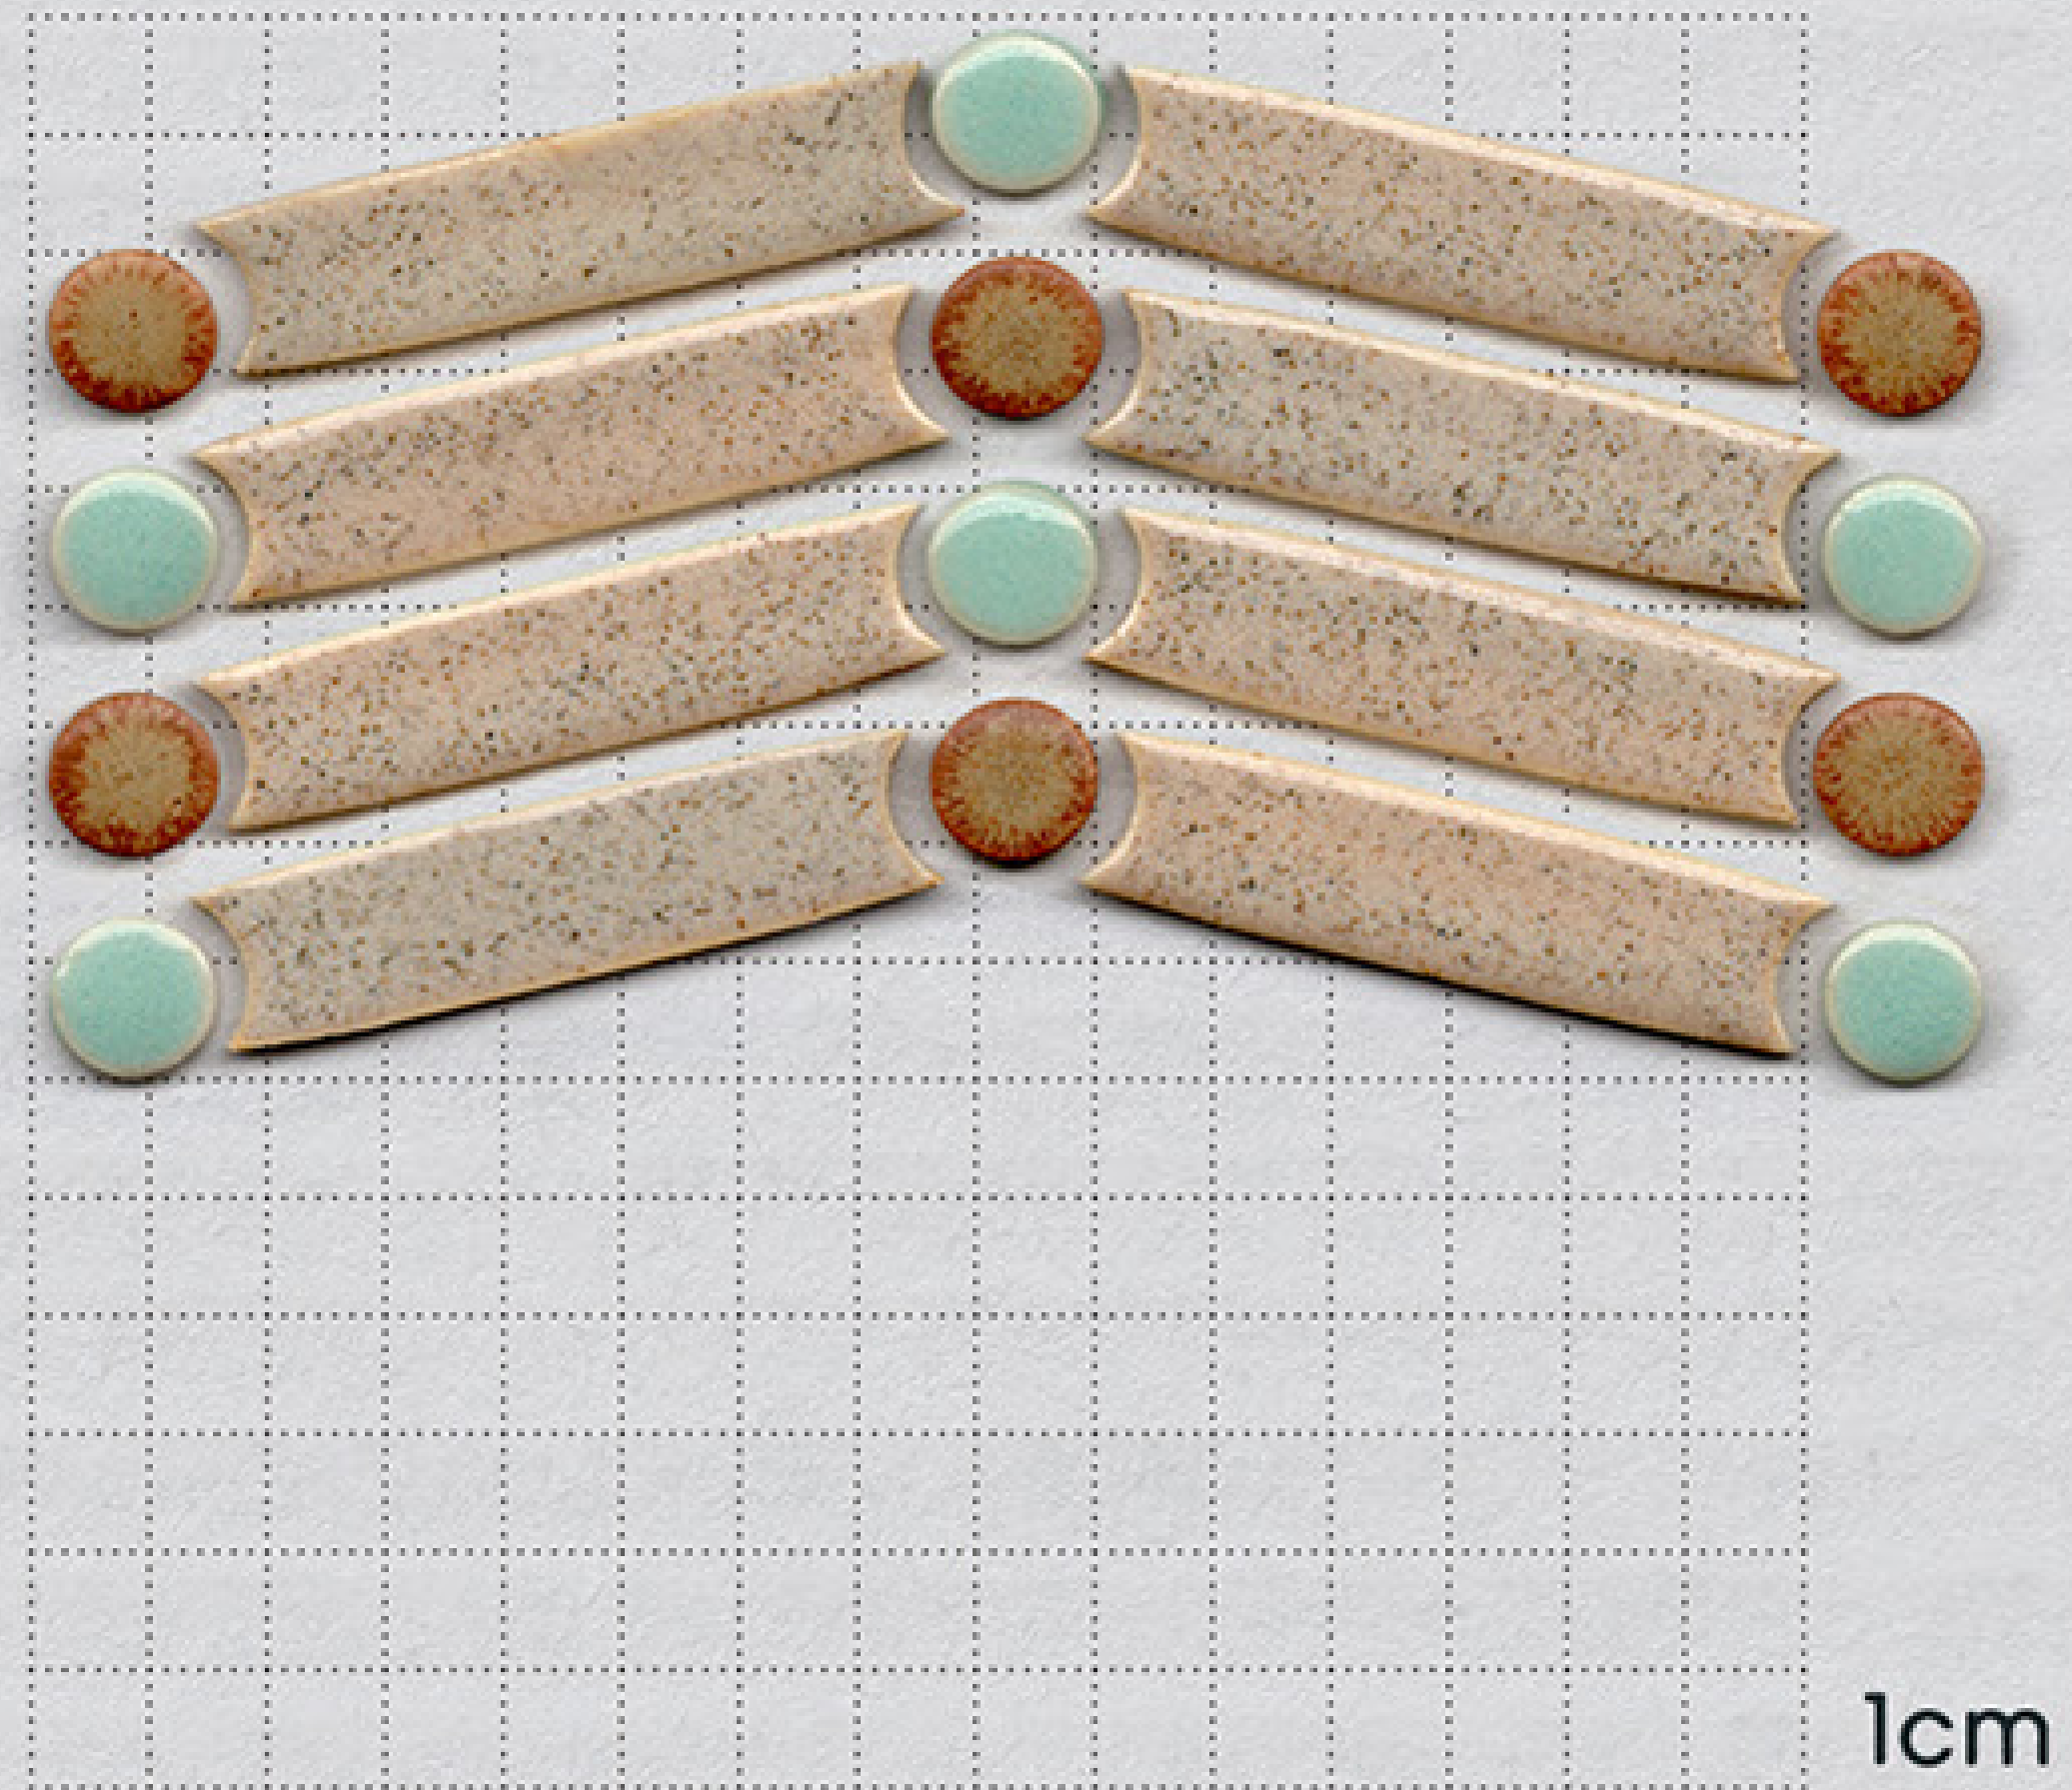

Collections

CO-003 String lights

1-20 sheets | US$61/sheet

50 sheets | US$52/sheet

100 sheets | US$46/sheet