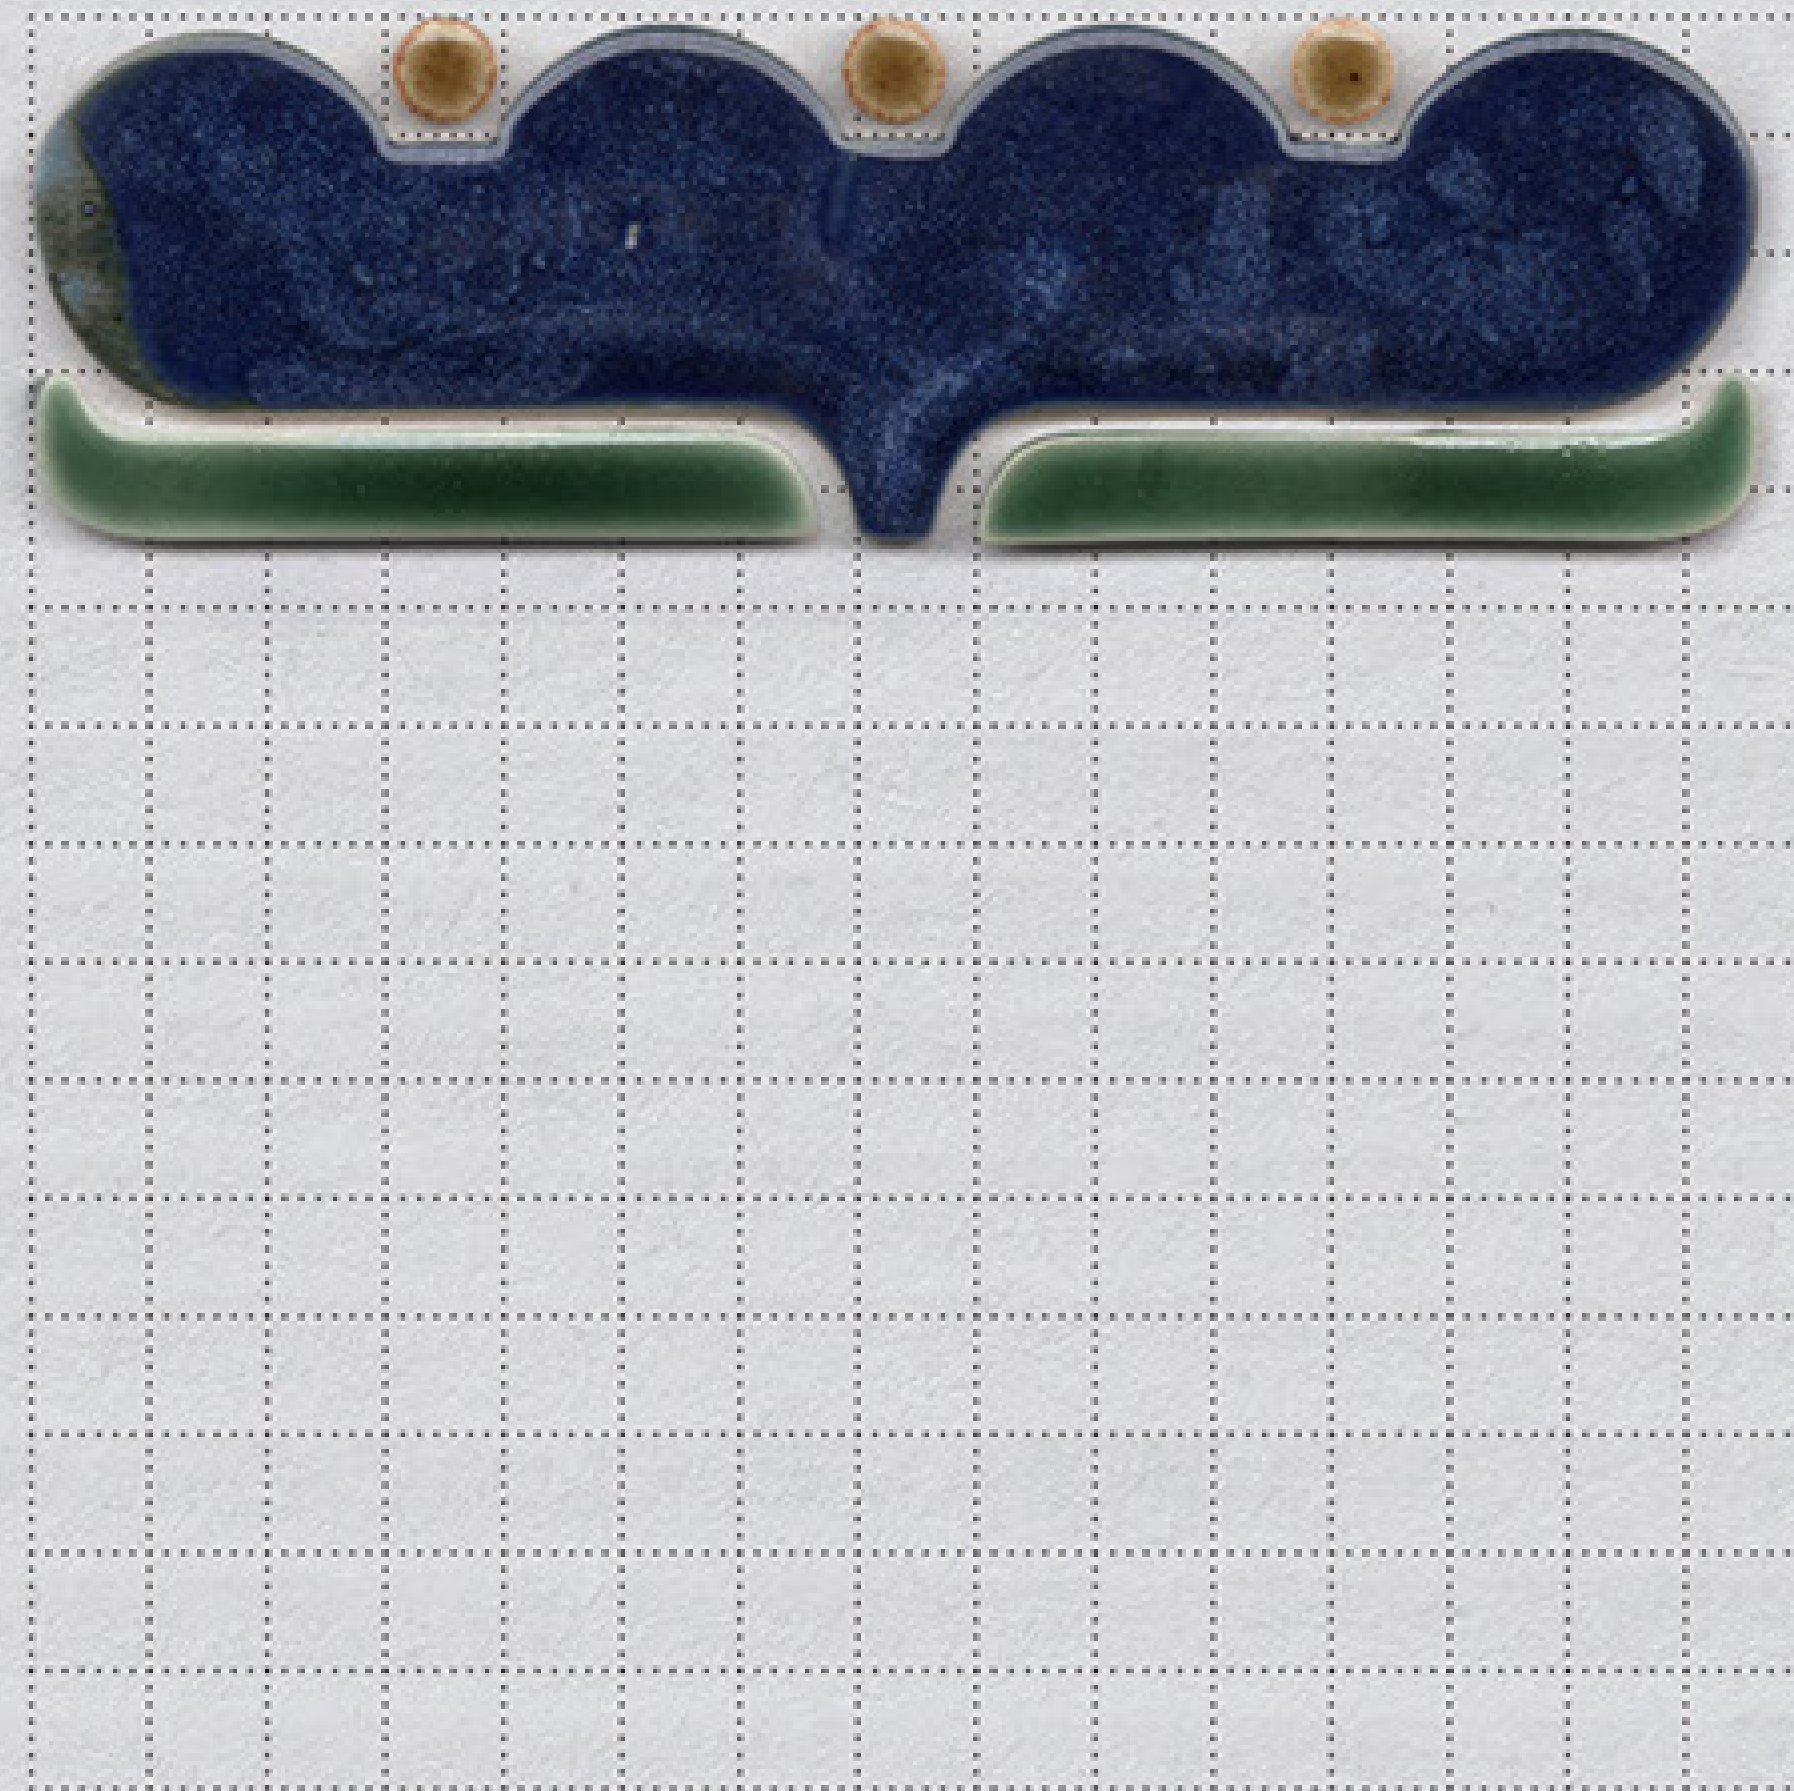

# Collections

CO-002 Wave flower

1cm

1-20 sheets | US\$46/sheet

50 sheets | US\$36.5/sheet

100 sheets | US\$30.5/sheet

sheet (30\*27.8\*t0.6cm)