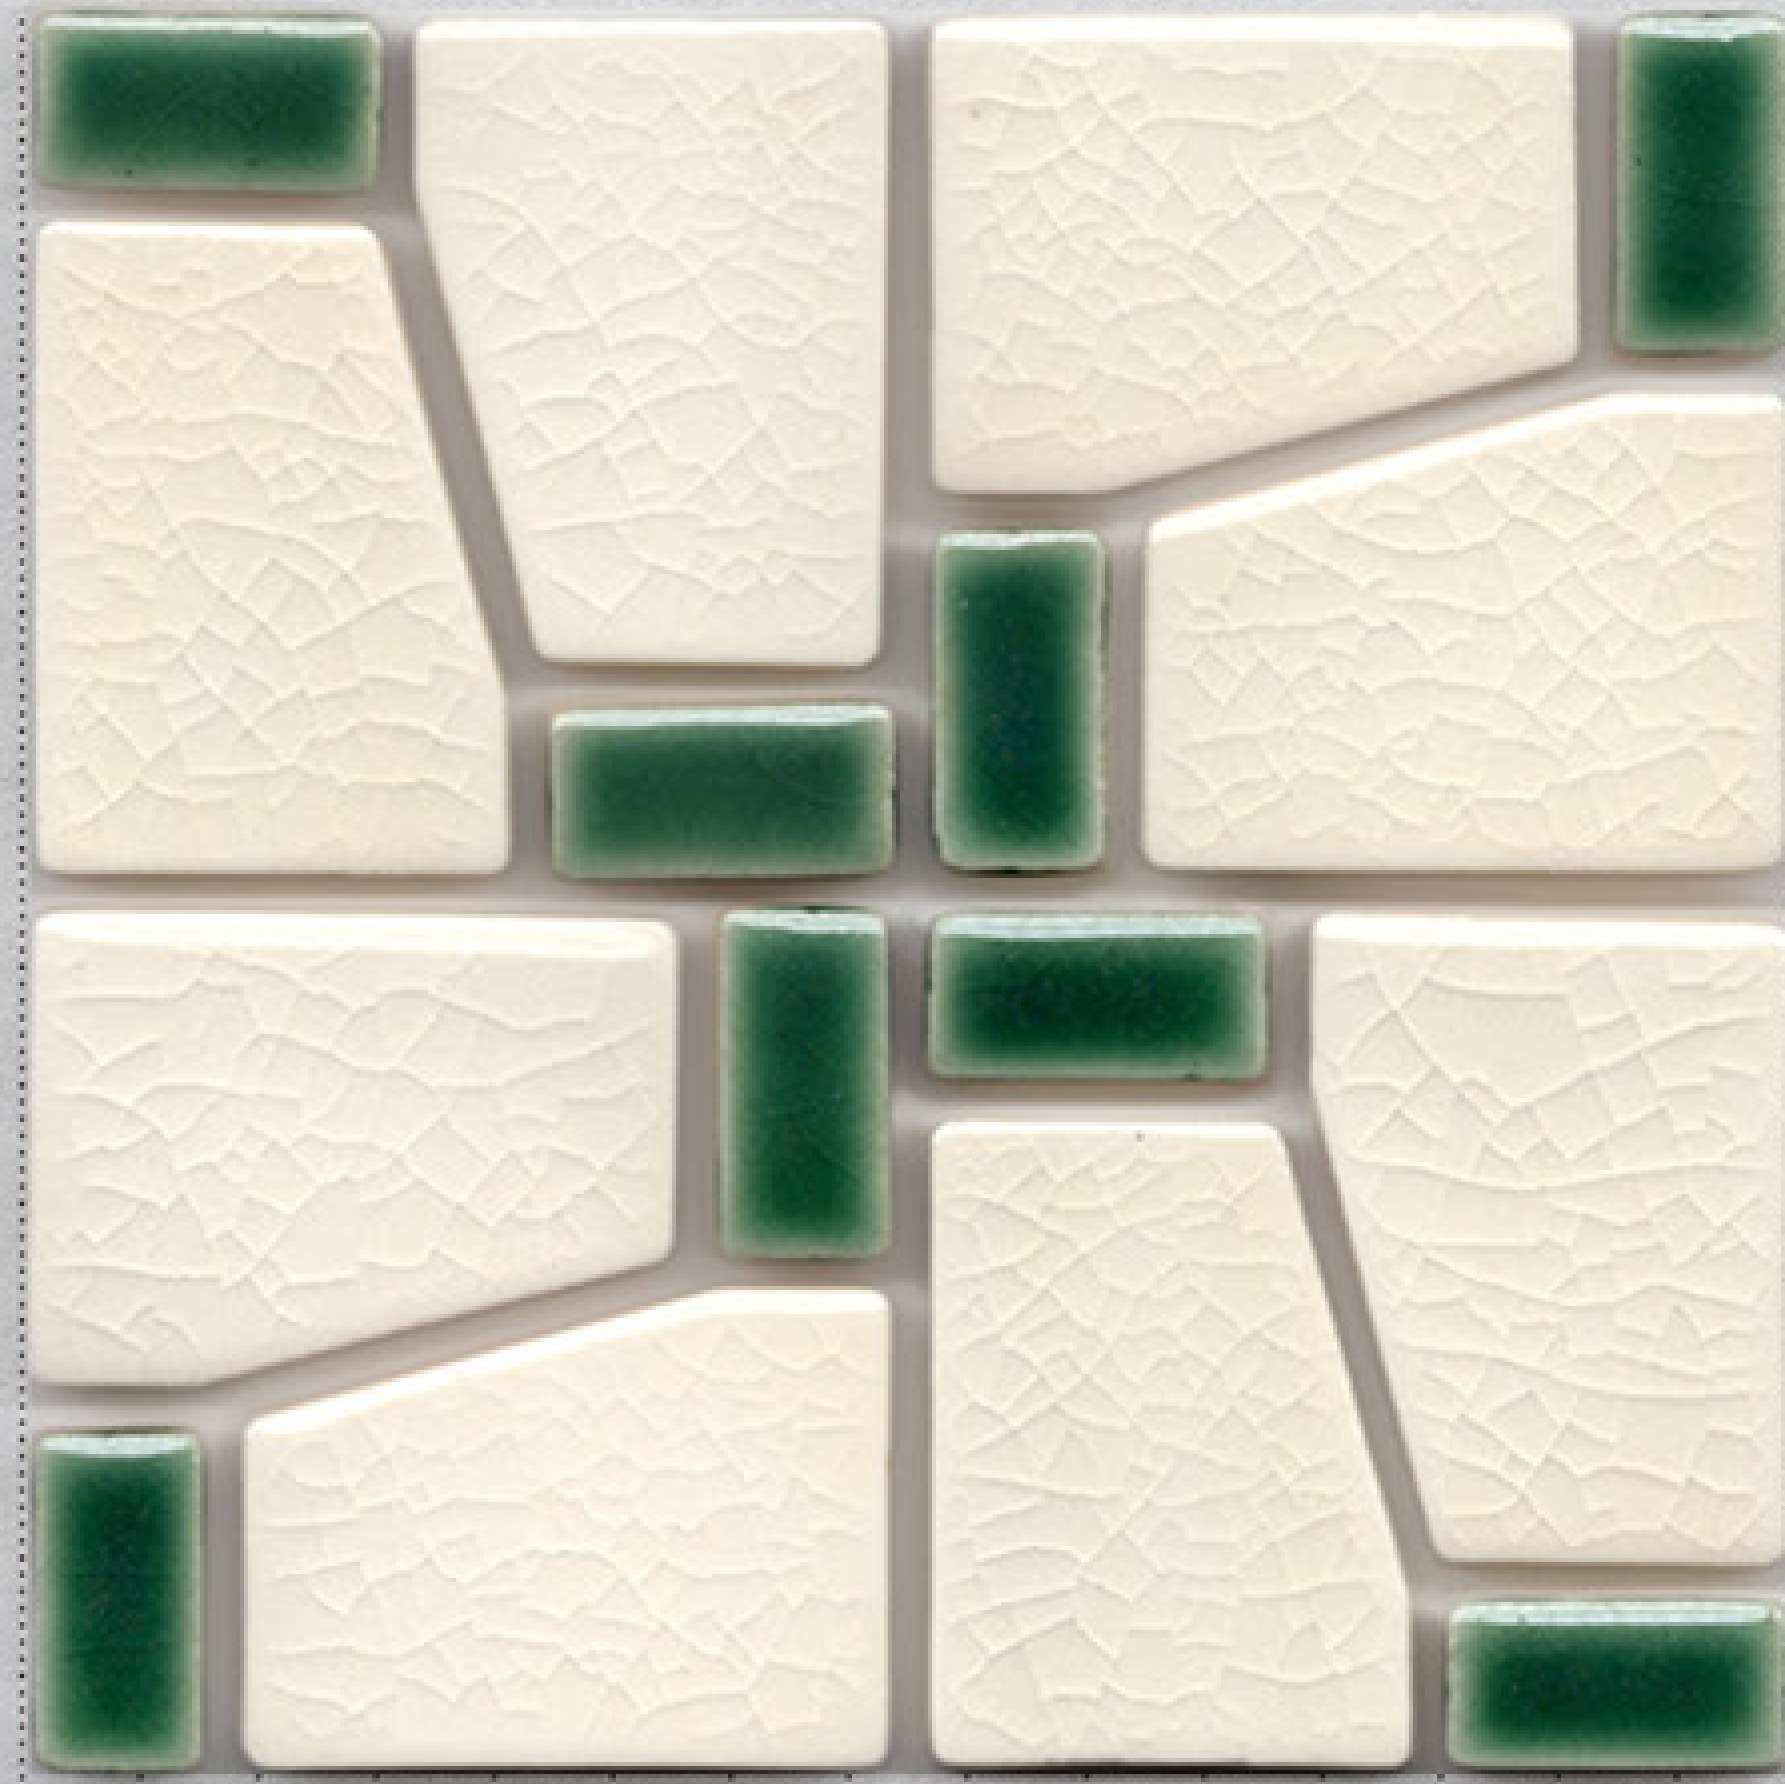

Collections

CS15-005 Windmill

1cm

1-20 sheets | US$52/sheet

50 sheets | US$42.5/sheet

100 sheets | US$36.5/sheet