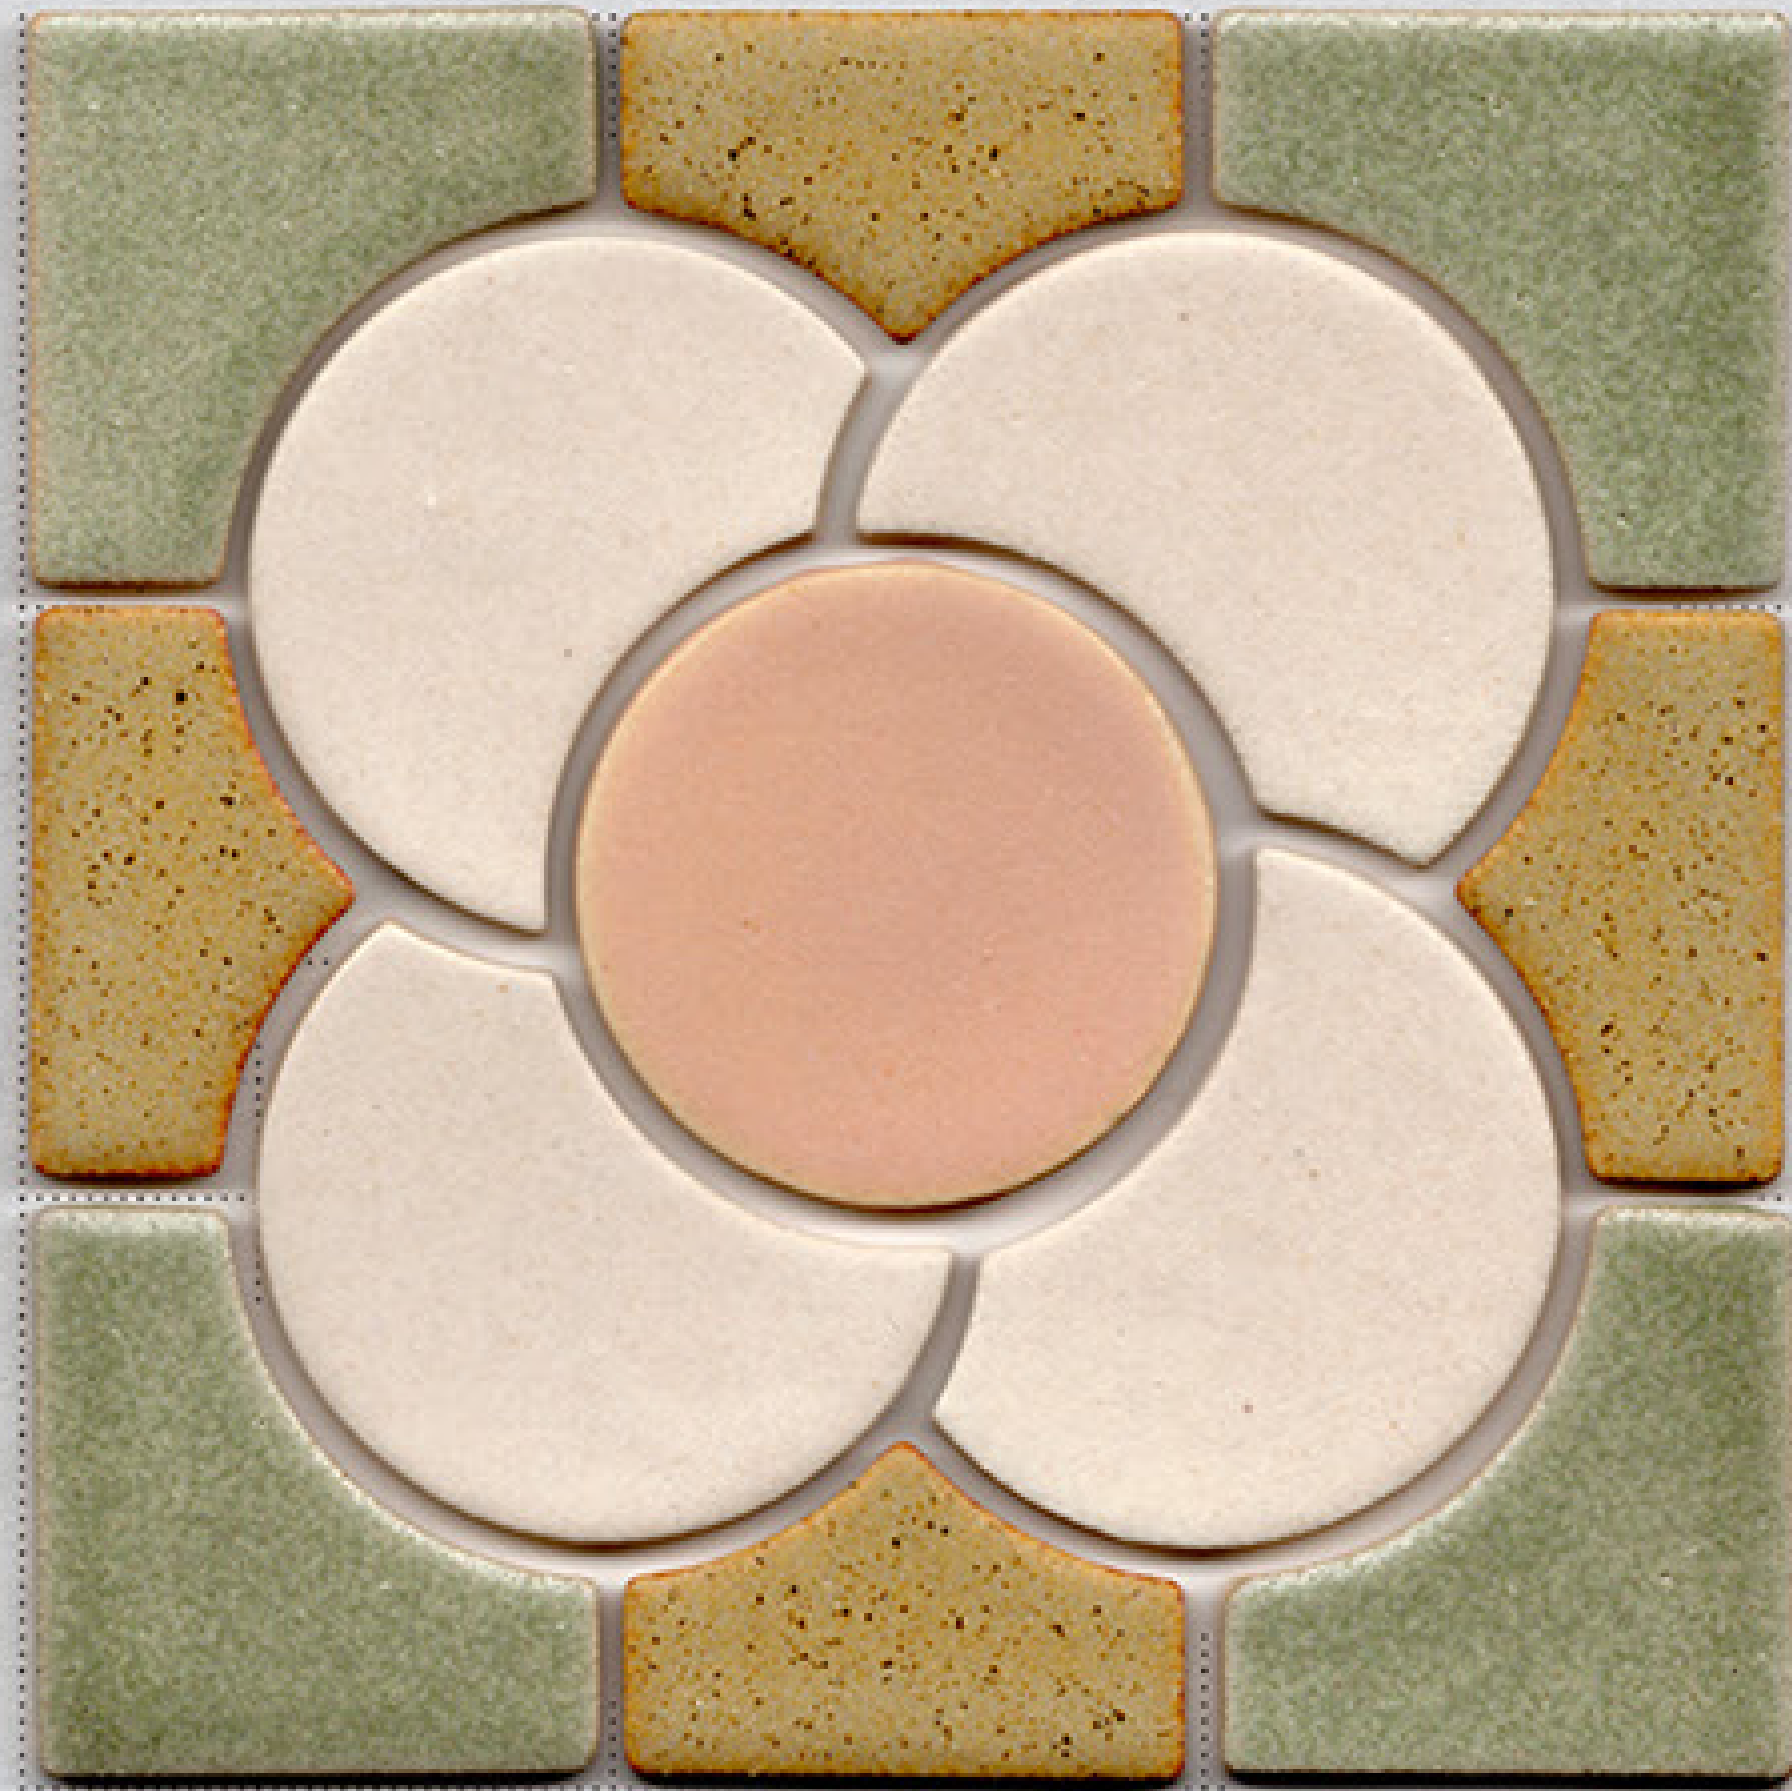

Collections

CS15-002 Magnolia

1cm

1-20 sheets | US$46/sheet

50 sheets | US$36.5/sheet

100 sheets | US$30.5/sheet