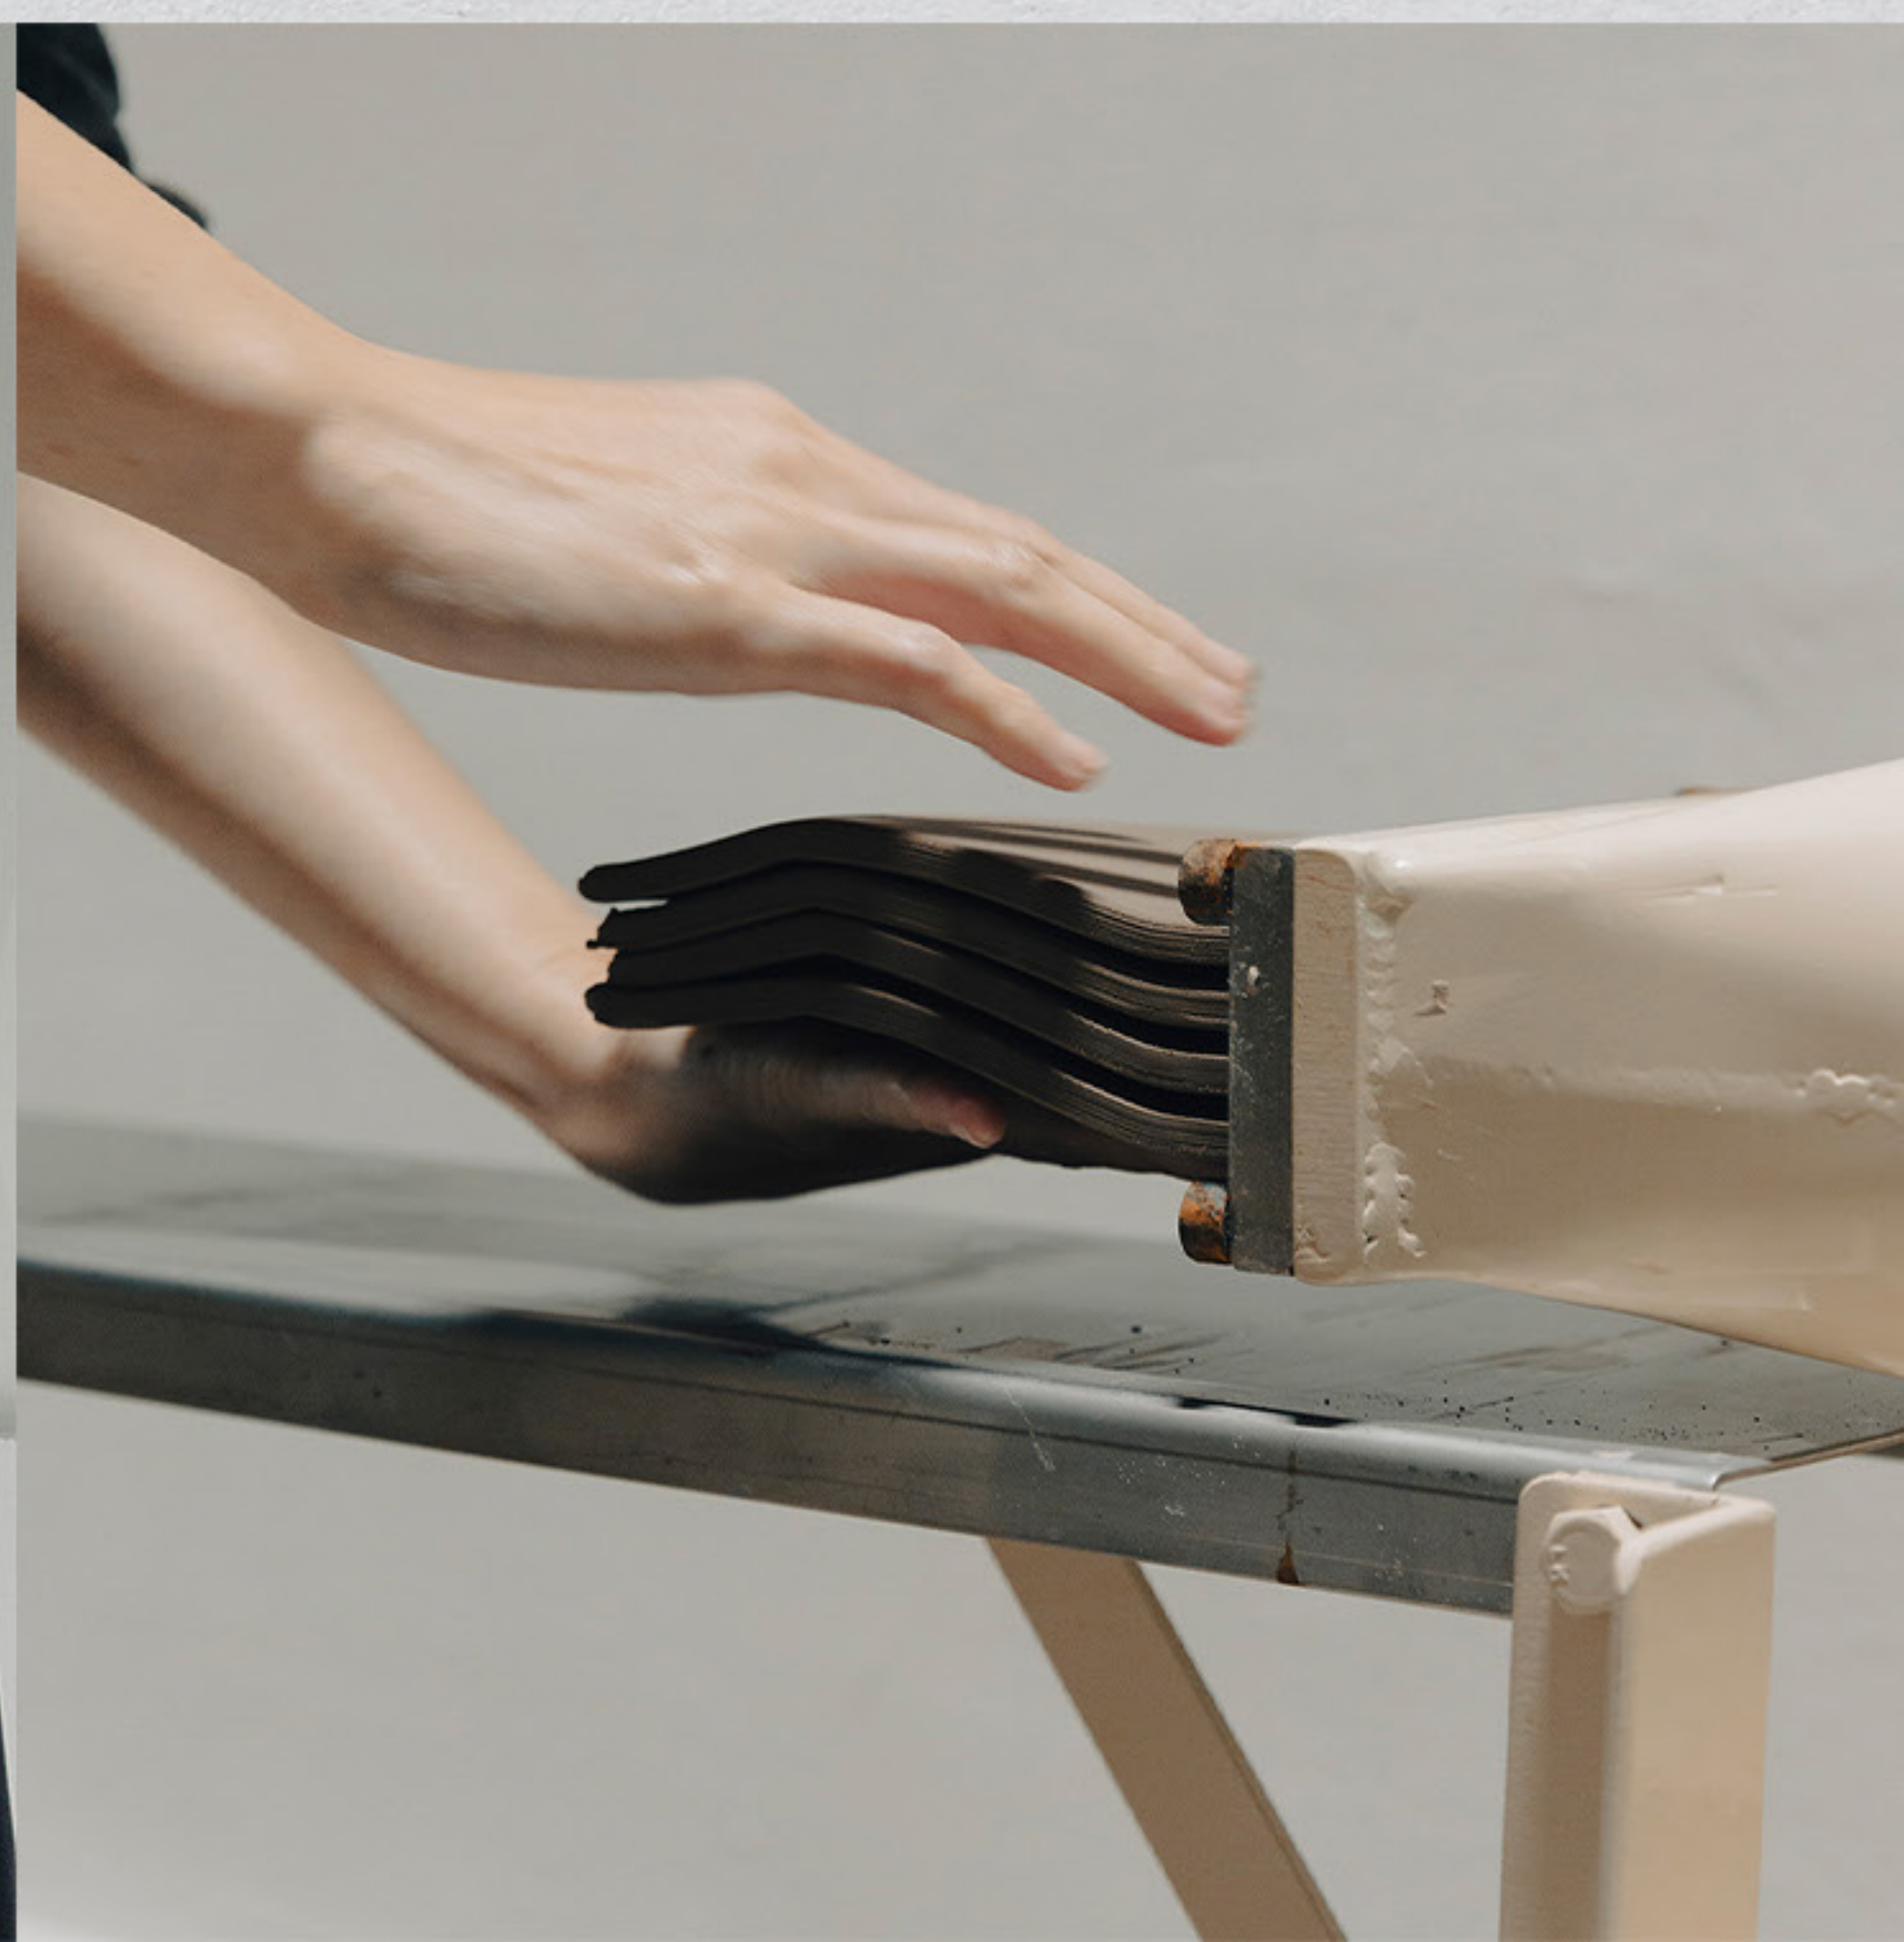

"From the recording and reproduction of traditional ceramic tiles, reflecting the most sincere aesthetic experience of Taiwan."

The character "潘" pronounced as "pan", is the ancient character of "wall." By handcrafting mosaic tiles that have been out of production in Taiwan for over 50 years, analyzing its glaze, shapes, and materials in relation to the multiple contexts of aesthetic and history, creating a new generation of locally distinctive tile designs.

Offering diverse customized ceramic tile services, bringing a unique visual experience to your space!