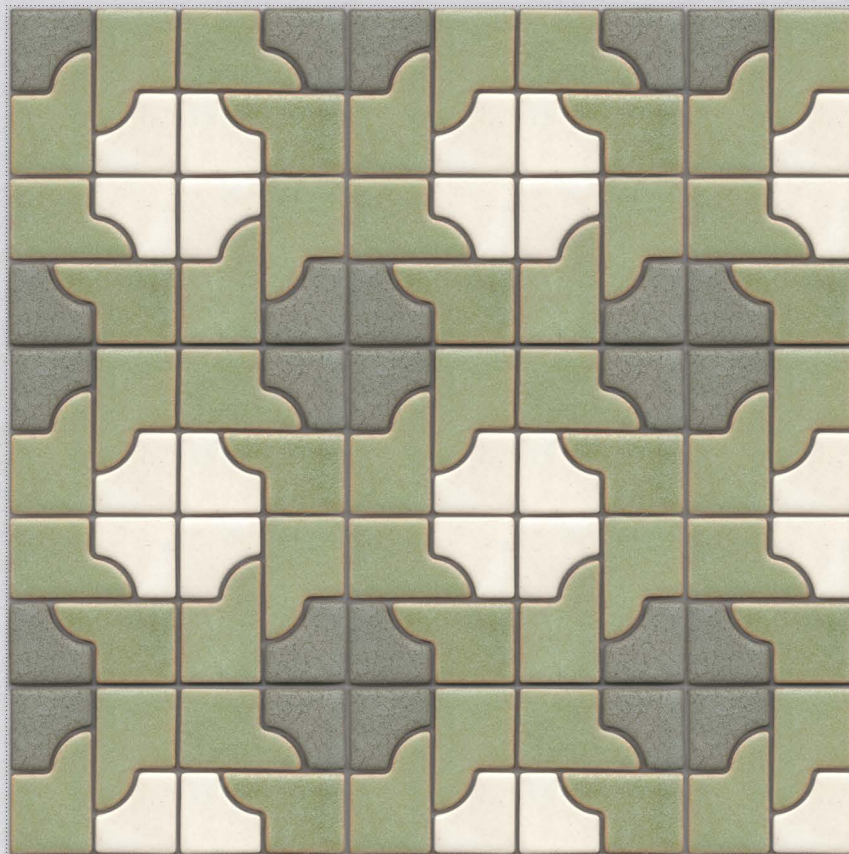

sheet (30*30*t0.6cm)