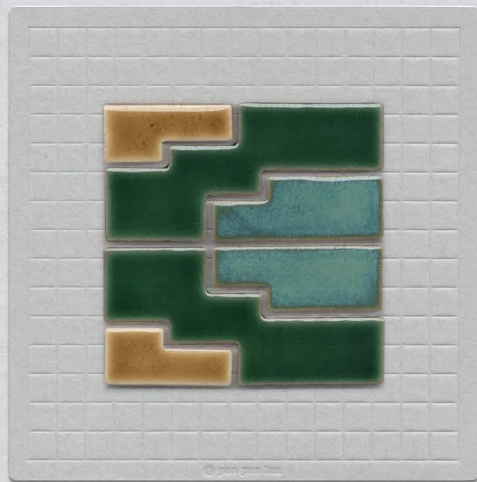

Collections

CR-003M-A Watch

Sample Card