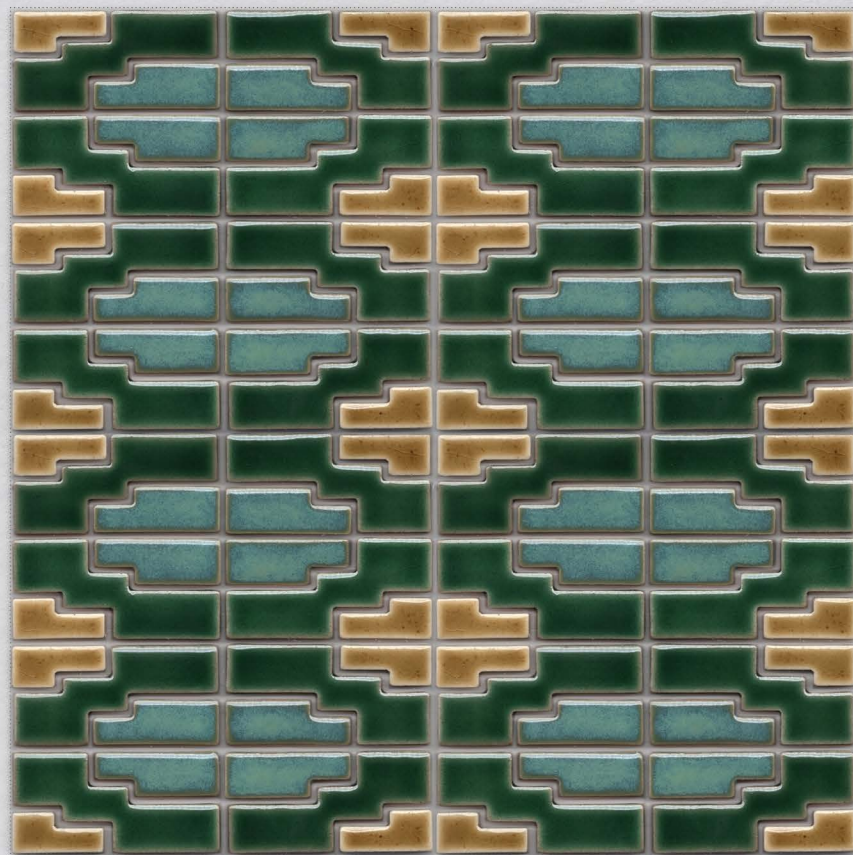

sheet (30*30*t0.6cm)