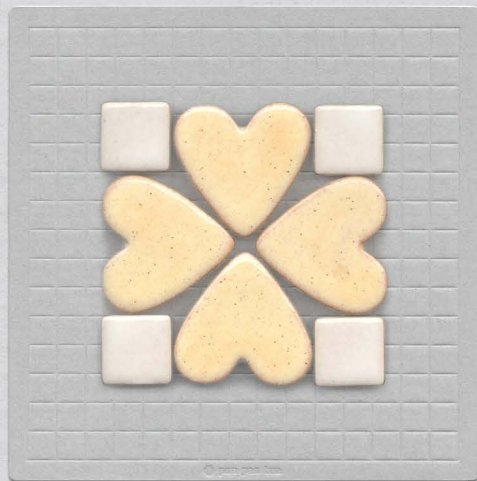

Collections

CR-004M-A Lucky Clover

Sample Card