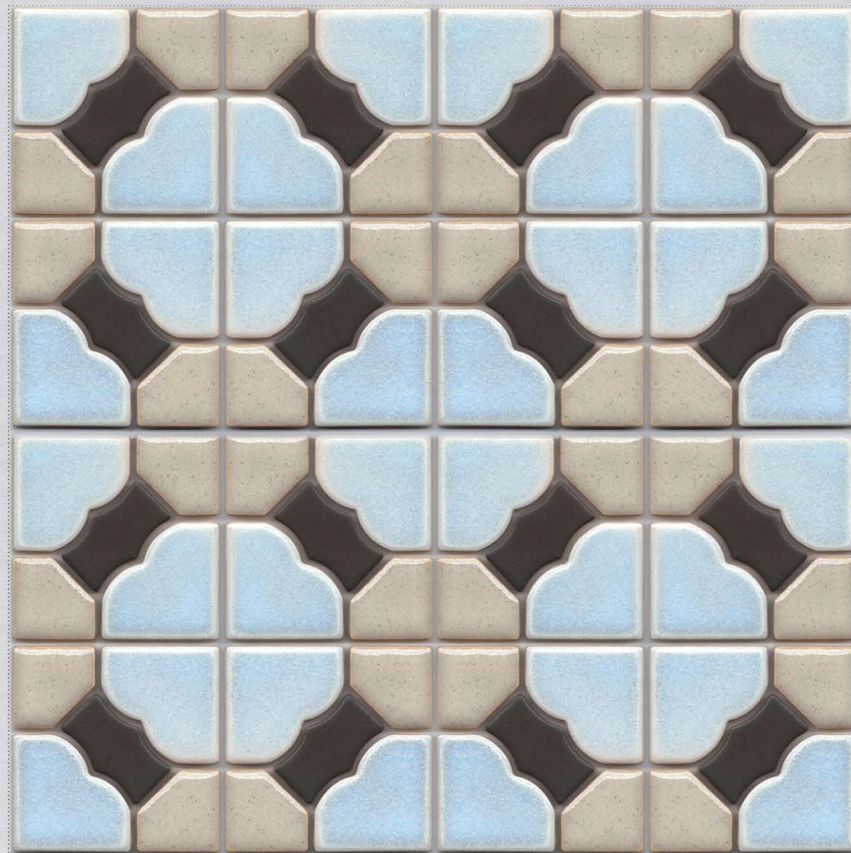

sheet (30*30*t0.6cm)