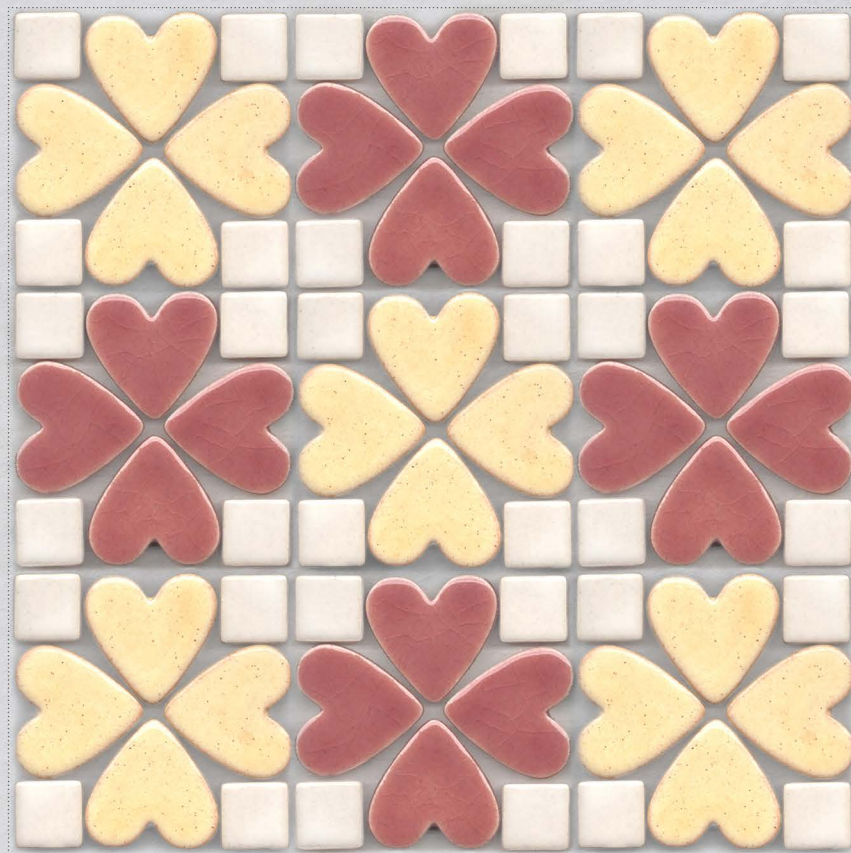

sheet (30*30*t0.6cm)