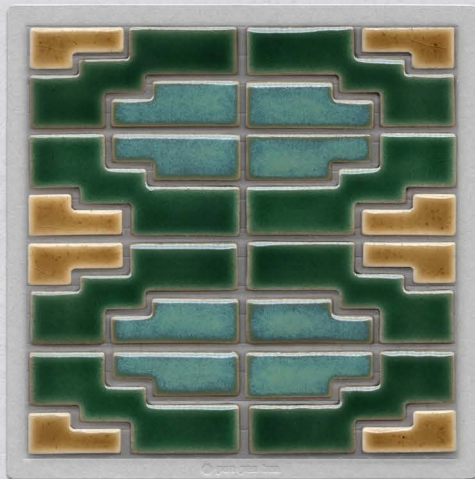

Collections

CR-003S-A Watch

Sample Card