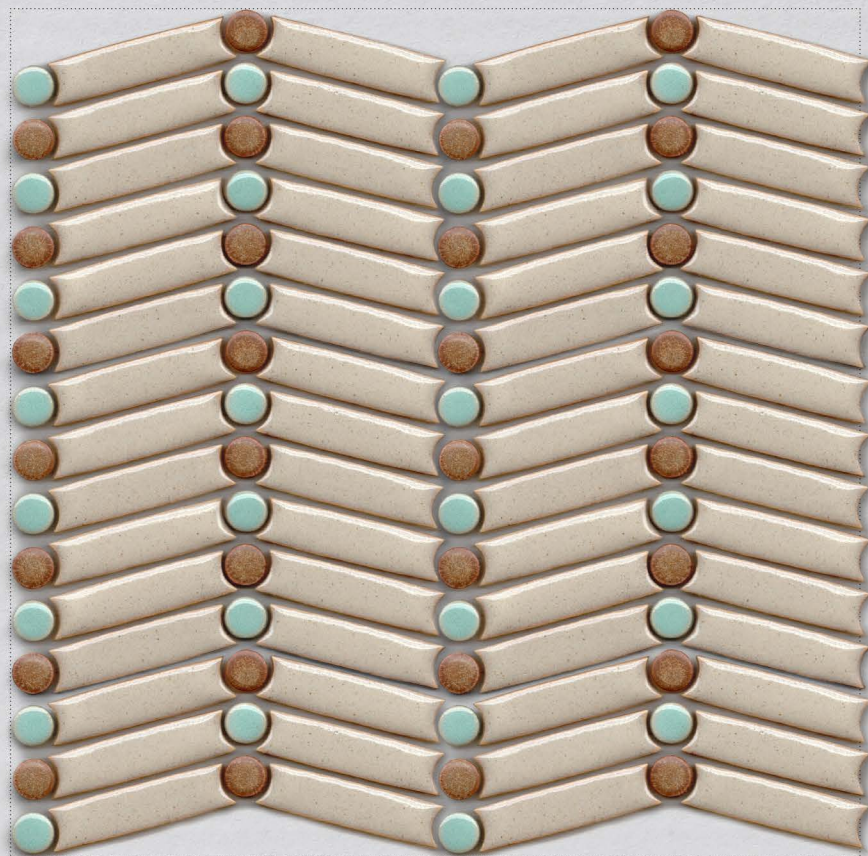

sheet (30*30*t0.6cm)