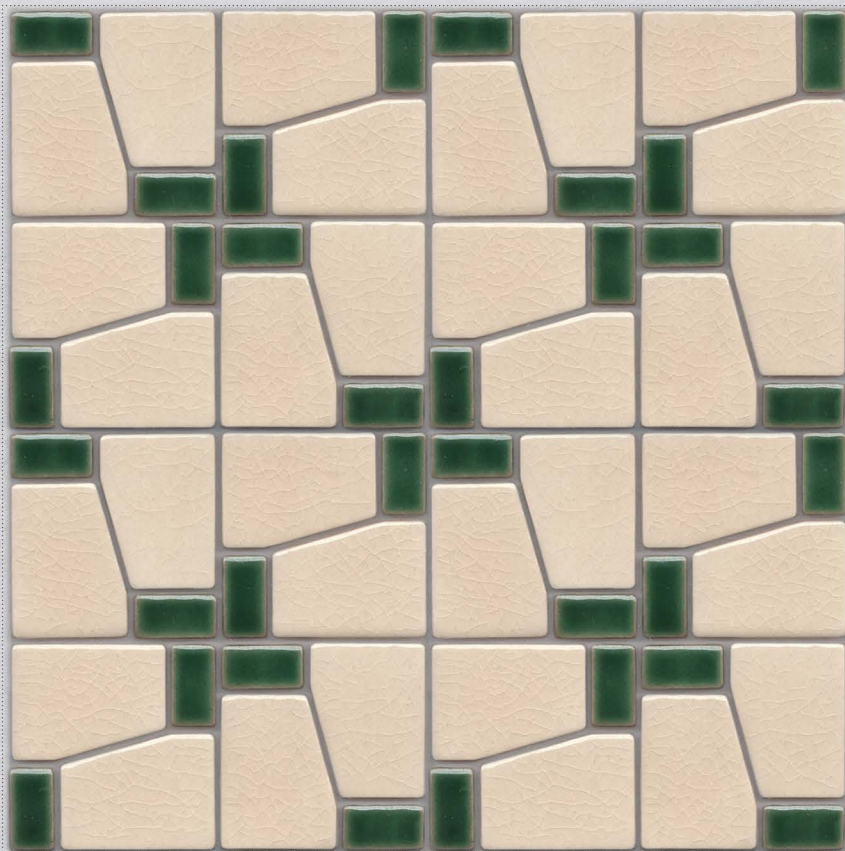

sheet (30*30*t0.6cm)