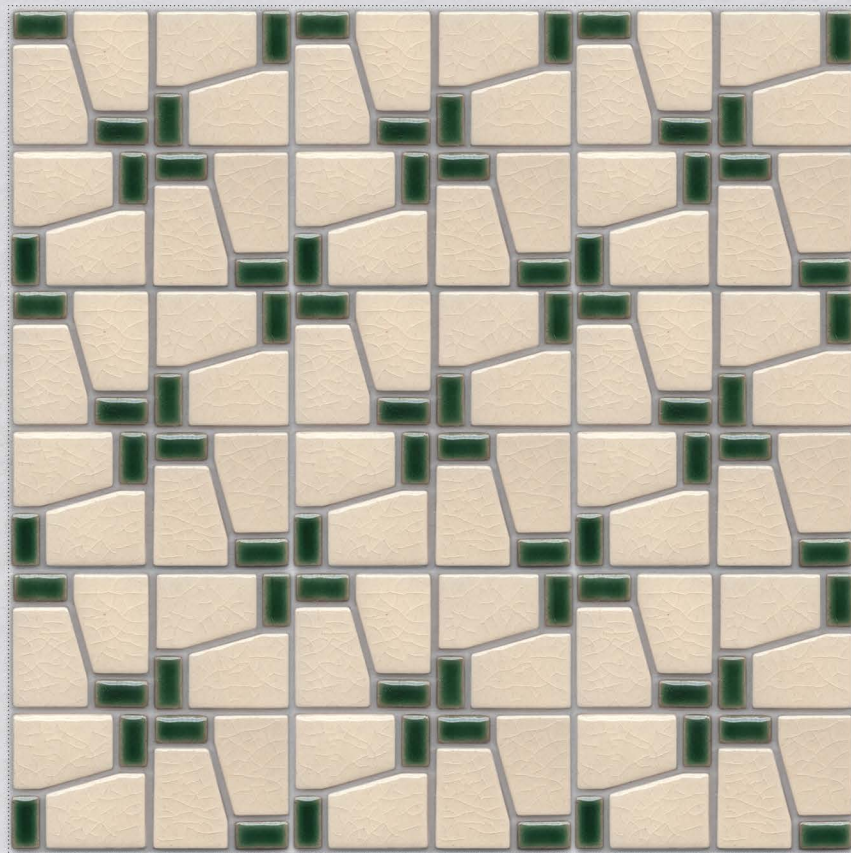

sheet (30*30*t0.6cm)