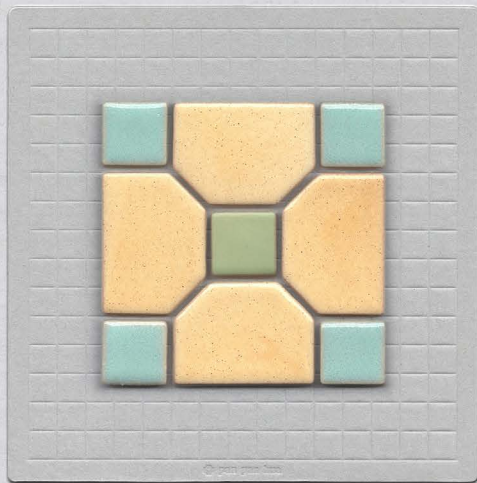

Collections

CS-007S-A Cha Chaan Teng

Sample Card