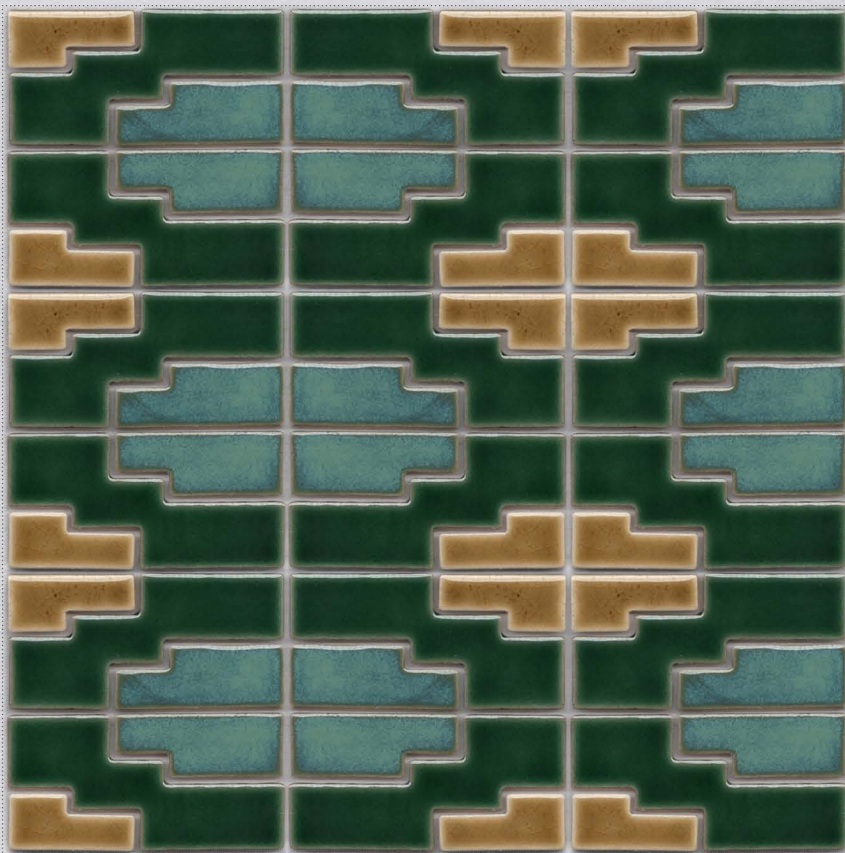

sheet (30*30*t0.6cm)