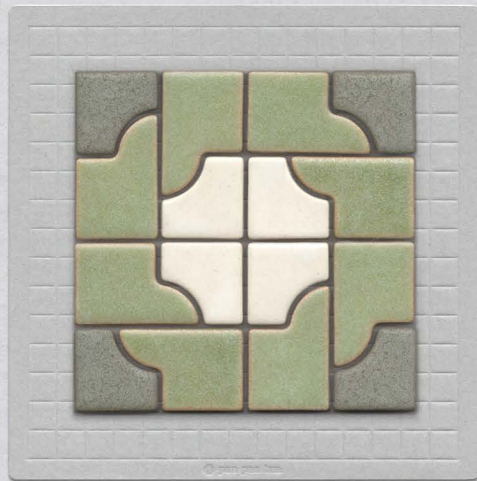

Collections

CS-003M-A Washitsu

Sample Card