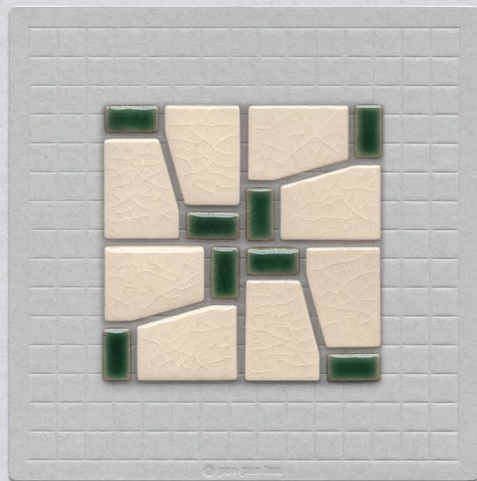

Collections

CS-005S-A Windmill

Sample Card