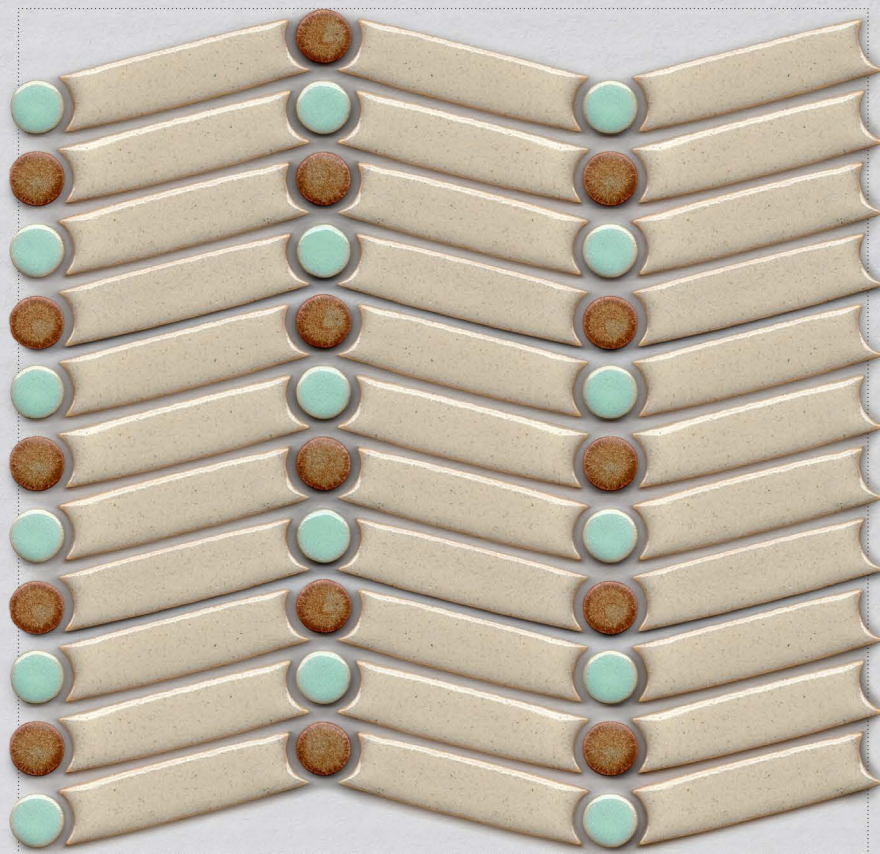

sheet (30*30*t0.6cm)