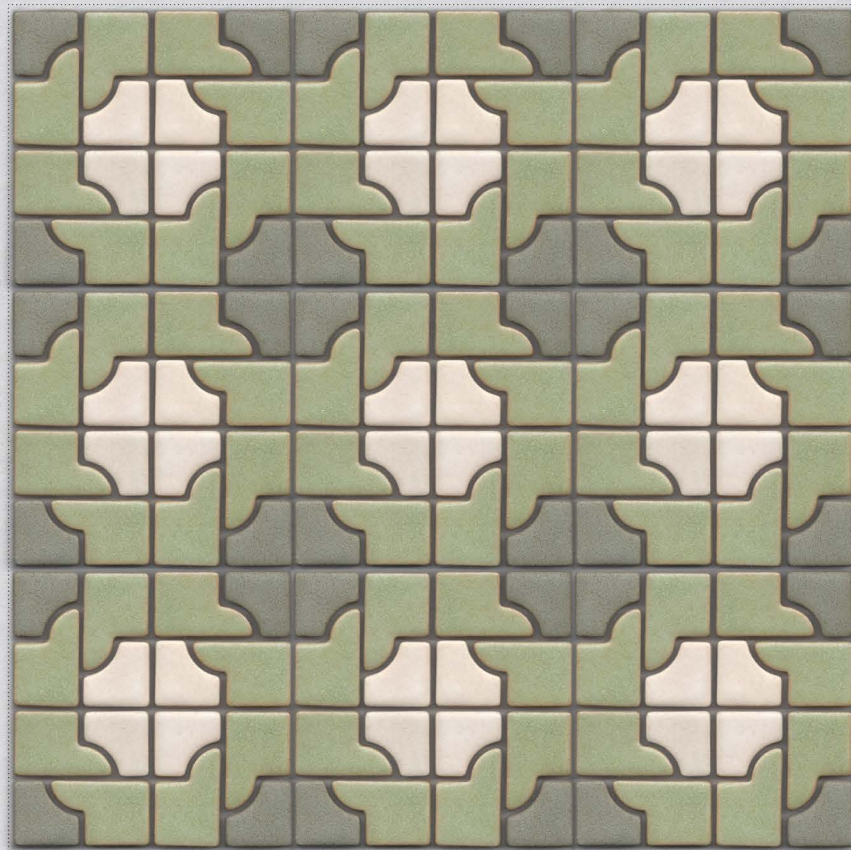

sheet (30*30*t0.6cm)