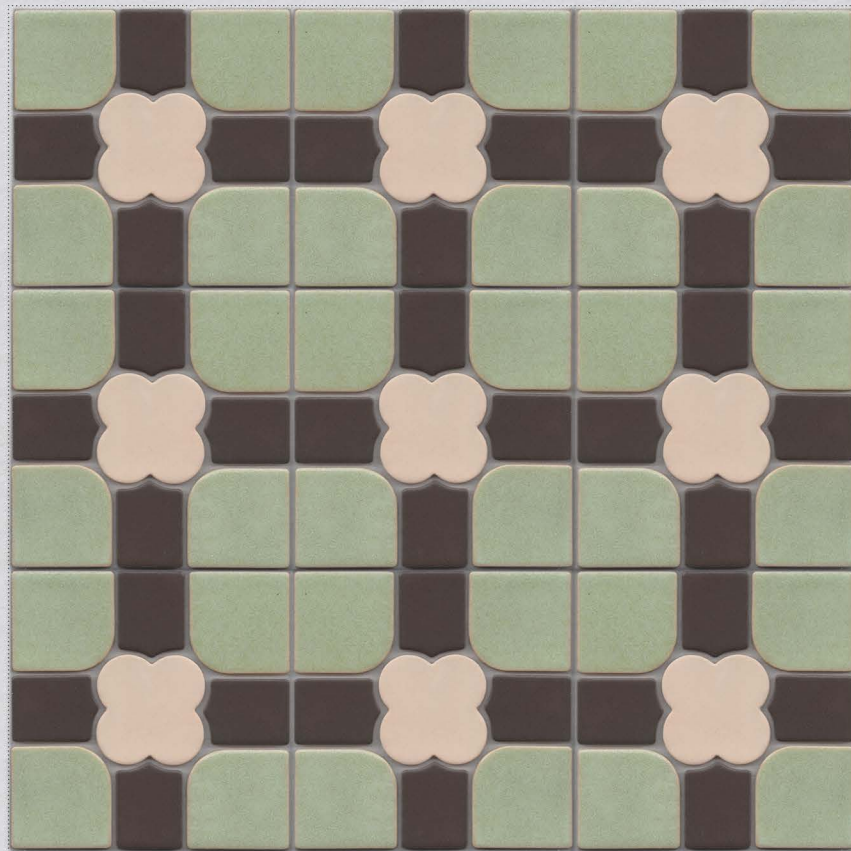

sheet (30*30*t0.6cm)