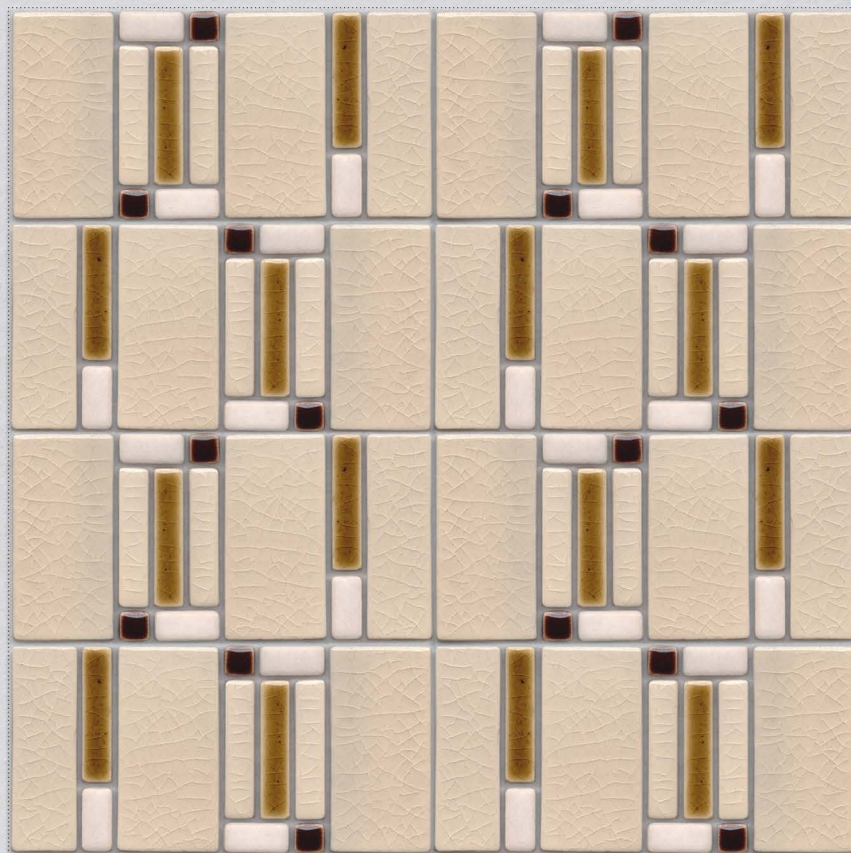

# Collections

CS-007S-A Cha Chaan Teng

Sample Card

sheet (30\*30\*t0.6cm)

# Collections

CR-001S-A Dried Bamboo Shoots

Sample Card

sheet (30\*30\*t0.6cm)