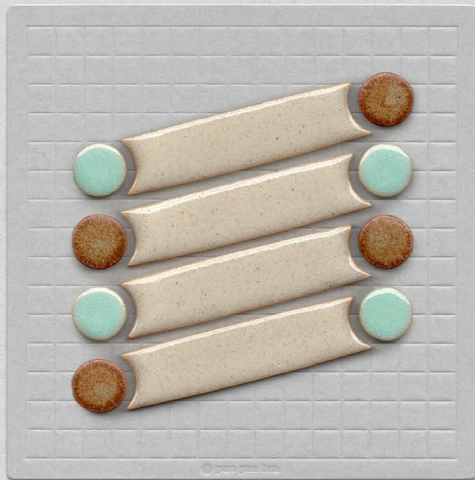

Collections

CO-003M-A String Lights

Sample Card