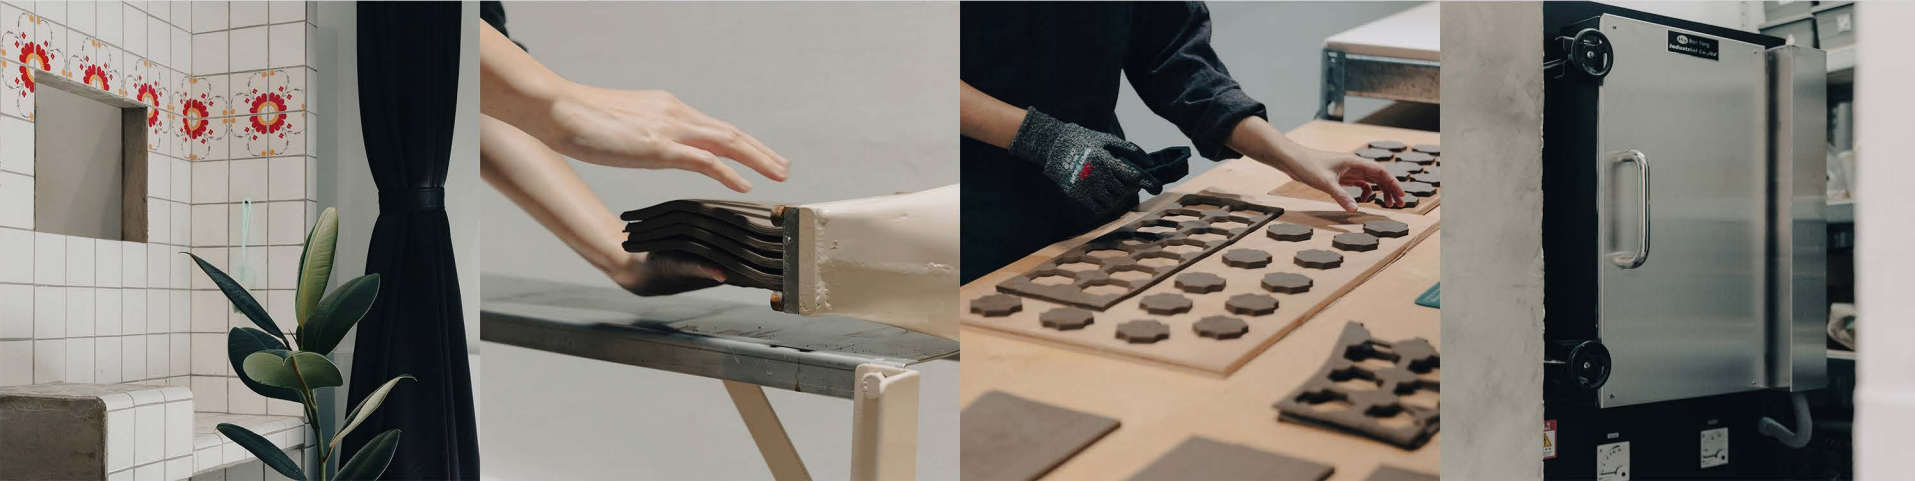

"From the recording and reproduction of traditional ceramic tiles, reflecting the most sincere aesthetic experience of Taiwan."

The character "墻" pronounced as "pan", is the ancient character of "wall." By handcrafting mosaic tiles that have been out of production in Taiwan for over 50 years, analyzing its glaze, shapes, and materials in relation to the multiple contexts of aesthetic and history, creating a new generation of locally distinctive tile designs.

Offering diverse customized ceramic tile services, bringing a unique visual experience to your space!