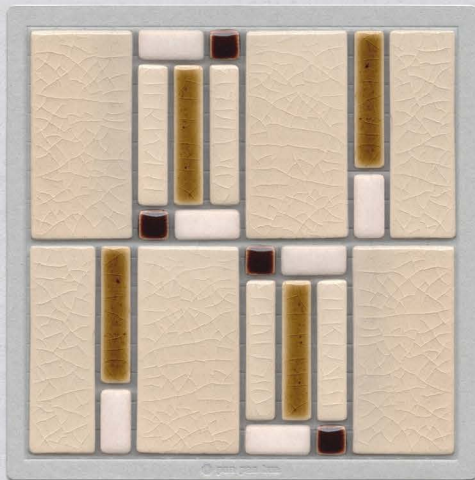

# Collections

CS-007S-A Cha Chaan Teng

Sample Card

sheet (30\*30\*t0.6cm)

# Collections

CR-001S-A Dried Bamboo Shoots

Sample Card

sheet (30\*30\*t0.6cm)