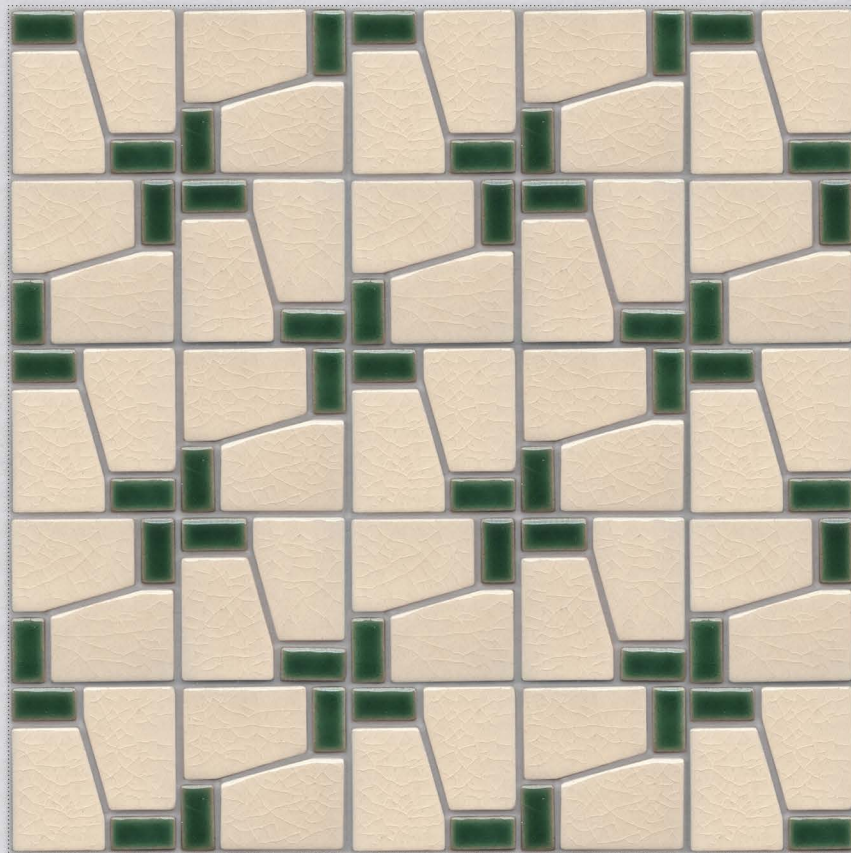

sheet (30*30*t0.6cm)