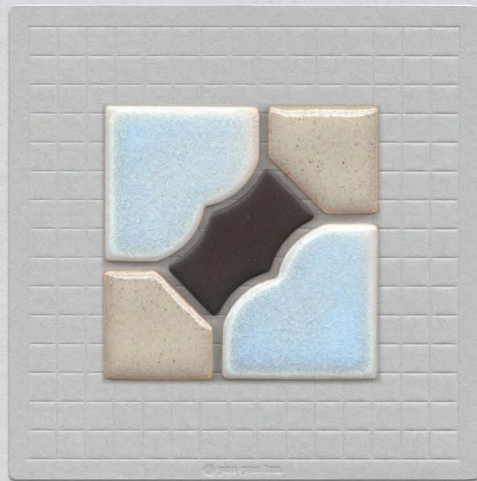

Collections

CS-006M-A Rice Cake Mold

Sample Card