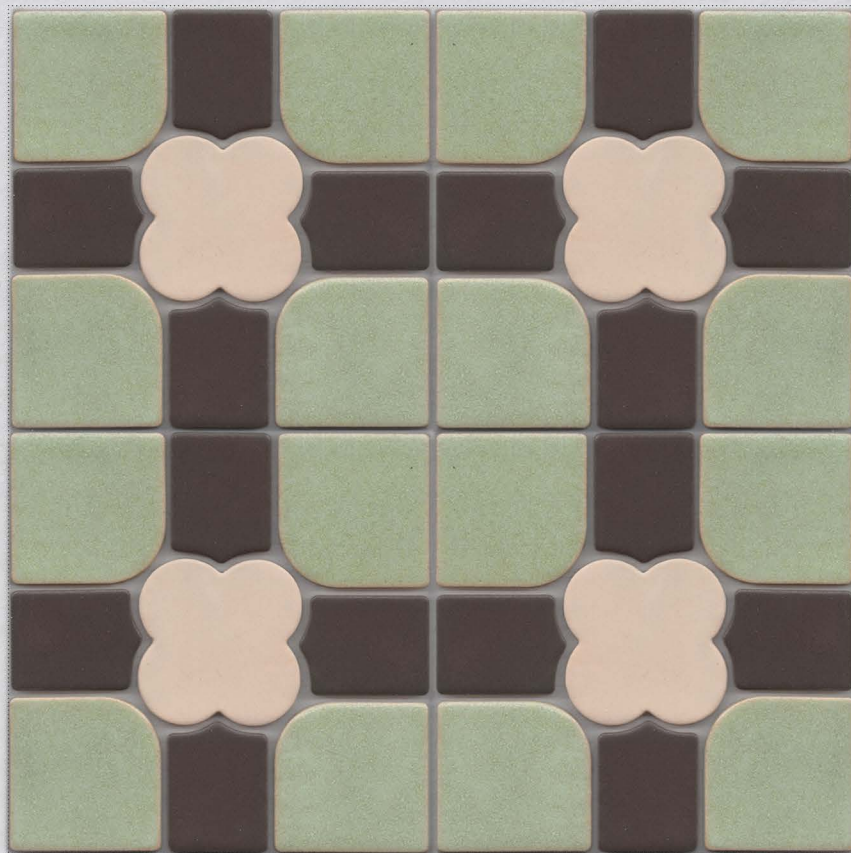

sheet (30*30*t0.6cm)