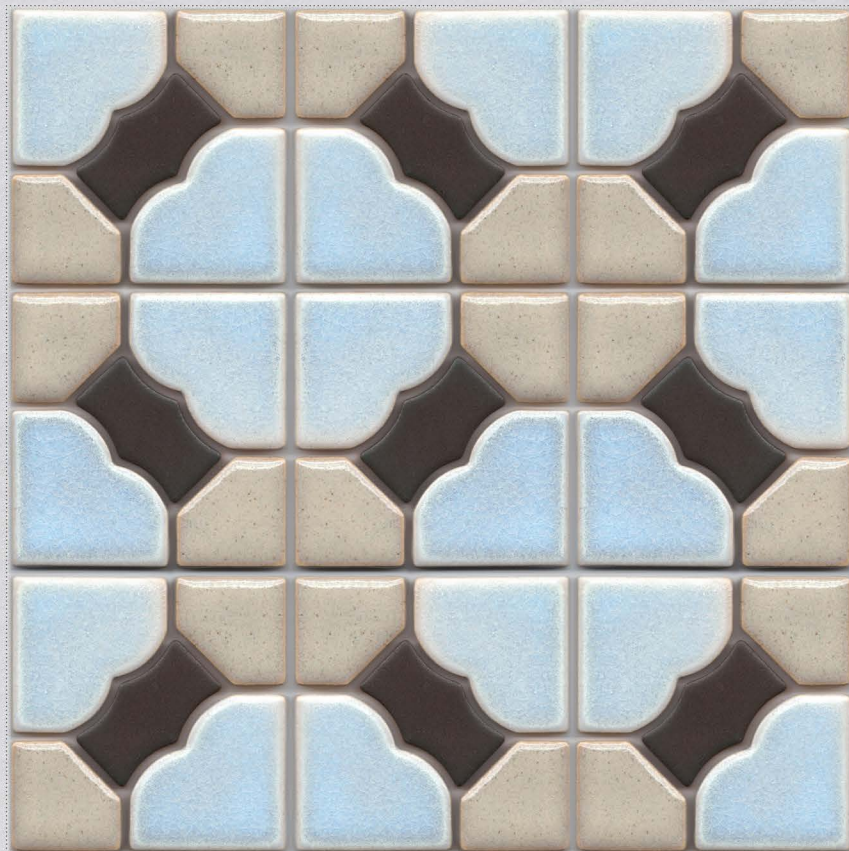

sheet (30*30*t0.6cm)